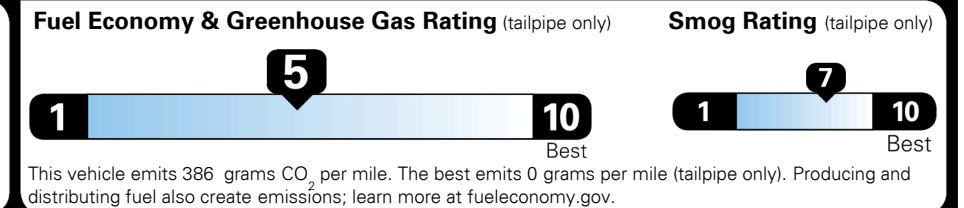

You spend $1,250 more in fuel costs over 5 years compared to the average new vehicle.

Annual fuel cost $1,750

Actual results will vary for many reasons, including driving conditions and how you drive and maintain your vehicle. The average new vehicle gets 27 MPG and costs $7,500 to fuel over 5 years. Cost estimates are based on 15,000 miles per year at $ 2.70 per gallon. MPGe is miles per gasoline gallon equivalent. Vehicle emissions are a significant cause of climate change and smog.

fueleconomy.gov

Calculate personalized estimates and compare vehicles

GOVERNMENT 5-STAR SAFETY RATINGS

Overall Vehicle Score ★ ★ ★ ★ ★

Based on the combined rating of frontal, side and rollover. Should ONLY be compared to other vehicles of similar size and weight.

Frontal Driver ★ ★ ★ ★ ★

Crash Passenger ★ ★ ★ ★ ★

Based on the risk of injury in a frontal impact. Should ONLY be compared to other vehicles of similar size and weight.

Side Front seat ★ ★ ★ ★ ★

Crash Rear seat ★ ★ ★ ★ ★

Star ratings based on the risk of injury in a side impact.

Rollover ★ ★ ★ ★ ★

Star ratings based on the risk of rollover in a single-vehicle crash.

Star ratings range from 1 to 5 stars (★★★★★) with 5 being the highest.

Source: National Highway Traffic Safety Administration (NHTSA).

www.safercar.gov or 1-888-327-4236

Manufacturer's suggested retail price includes Manufacturer's recommended pre-delivery service. License and title fees, state and local taxes and other dealer installed options and accessories are not included in the manufacturer's suggested retail price.

PARTS CONTENT INFORMATION

FOR VEHICLES IN THIS CAR LINE U.S./CANADIAN PARTS CONTENT: 1 %

MAJOR SOURCES OF FOREIGN PARTS:
OTHER: 8%
KOREA: 91%

NOTE: PARTS CONTENT DOES NOT INCLUDE FINAL ASSEMBLY, DISTRIBUTION, OR OTHER NON-PARTS COSTS.

FOR THIS VEHICLE FINAL ASSEMBLY POINT: GWANGJU, KOREA

COUNTRY OF ORIGIN

ENGINE: KOREA

TRANSMISSION: KOREA

TOTAL ADDITIONAL WEIGHT: 14.5