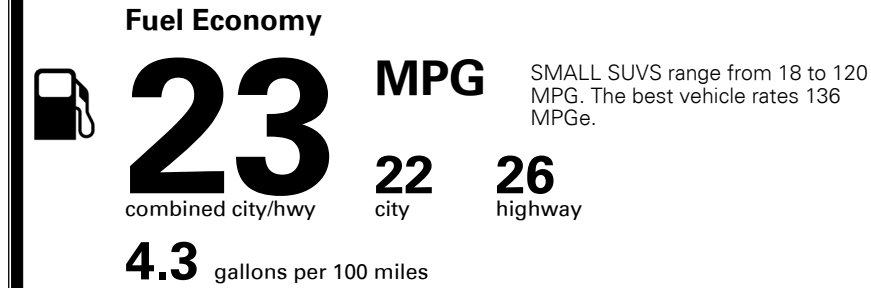

\$4,500.00

\$135.00
 \$50.00
 \$115.00
 \$60.00

\$ 33,550.00

\$ 1,045.00

\$ 34,595.00

EPA DOT Fuel Economy and Environment

Gasoline Vehicle

You spend \$1,250 more in fuel costs over 5 years
 compared to the average new vehicle.