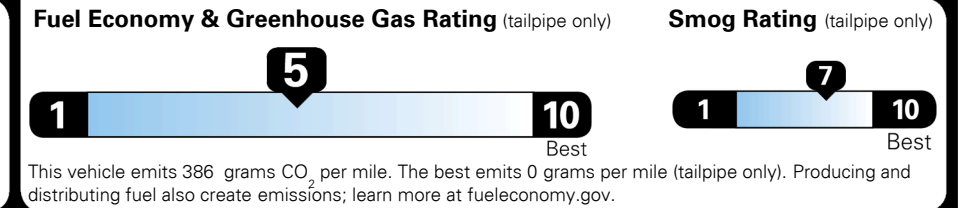

You spend $1,250 more in fuel costs over 5 years
compared to the average new vehicle.

Annual fuel cost $1,750