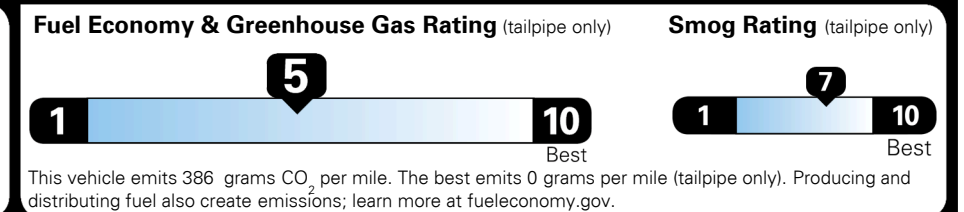

\$135.00

MSRP INCLUDING OPTIONS

\$ 28,825.00

INLAND FREIGHT AND HANDLING

\$ 1,045.00

TOTAL MANUFACTURER'S SUGGESTED RETAIL PRICE ▶

\$ 29,870.00

TOTAL ADDITIONAL WEIGHT: 6.4

EPA DOT Fuel Economy and Environment

Gasoline Vehicle

You spend \$1,250 more in fuel costs over 5 years compared to the average new vehicle.

Annual fuel cost \$1,750

Actual results will vary for many reasons, including driving conditions and how you drive and maintain your vehicle. The average new vehicle gets 27 MPG and costs \$7,500 to fuel over 5 years. Cost estimates are based on 15,000 miles per year at \$ 2.70 per gallon. MPGe is miles per gasoline gallon equivalent. Vehicle emissions are a significant cause of climate change and smog.