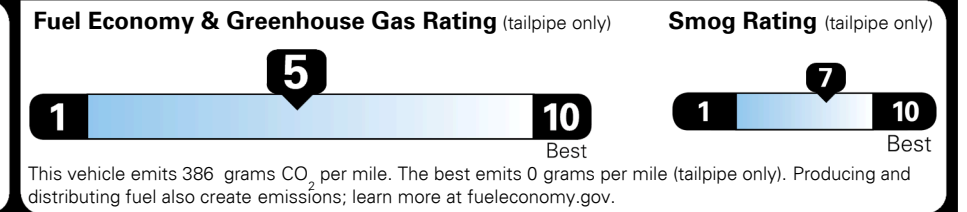

You spend
$1,250
more in fuel costs
over 5 years
compared to the
average new vehicle.

Annual fuel cost
$1,750

Actual results will vary for many reasons, including driving conditions and how you drive and maintain your vehicle. The average new vehicle gets 27 MPG and costs $7,500 to fuel over 5 years. Cost estimates are based on 15,000 miles per year at $ 2.70 per gallon. MPGe is miles per gasoline gallon equivalent. Vehicle emissions are a significant cause of climate change and smog.

fuel economy.gov

Calculate personalized estimates and compare vehicles

GOVERNMENT 5-STAR SAFETY RATINGS

Overall Vehicle Score ★★★★★

Based on the combined rating of frontal, side and rollover.
Should ONLY be compared to other vehicles of similar size and weight.

Frontal Driver ★★★★★

Crash Passenger ★★★★★

Based on the risk of injury in a frontal impact.
Should ONLY be compared to other vehicles of similar size and weight.

Side Front seat ★★★★★

Crash Rear seat ★★★★★

Star ratings based on the risk of injury in a side impact.

Rollover ★★★★★

Star ratings based on the risk of rollover in a single-vehicle crash.

Star ratings range from 1 to 5 stars (★★★★★) with 5 being the highest.

Source: National Highway Traffic Safety Administration (NHTSA).

www.safercar.gov or 1-888-327-4236

Manufacturer's suggested retail price includes Manufacturer's recommended pre-delivery service. License and title fees, state and local taxes and other dealer installed options and accessories are not included in the manufacturer's suggested retail price.

PARTS CONTENT INFORMATION

FOR VEHICLES IN THIS CAR LINE U.S./CANADIAN PARTS CONTENT: 1 %

MAJOR SOURCES OF FOREIGN PARTS:
OTHER: 8%
KOREA: 91%

NOTE: PARTS CONTENT DOES NOT INCLUDE FINAL ASSEMBLY, DISTRIBUTION, OR OTHER NON-PARTS COSTS.

FOR THIS VEHICLE FINAL ASSEMBLY POINT:
GWANGJU, KOREA

COUNTRY OF ORIGIN

ENGINE: KOREA

TRANSMISSION: KOREA

TOTAL ADDITIONAL WEIGHT: 14.6