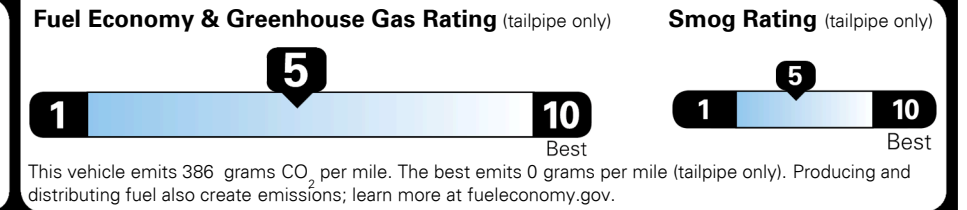

\$395.00
 \$95.00
 \$135.00
 \$50.00
 \$150.00
 \$115.00
 \$60.00

\$ 29,690.00

\$ 1,045.00

\$ 30,735.00

#1 MASS MARKET BRAND IN
 J.D. POWER INITIAL QUALITY,
 5 YEARS IN A ROW.

GIVE IT EVERYTHING KIA

For J.D. Power 2019 award information, go to jdpower.com/awards for more details.

EPA DOT Fuel Economy and Environment

Gasoline Vehicle

You spend
\$1,250
 more in fuel costs
 over 5 years
 compared to the
 average new vehicle.

Annual fuel cost
\$1,750

Actual results will vary for many reasons, including driving conditions and how you drive and maintain your vehicle. The average new vehicle gets 27 MPG and costs \$7,500 to fuel over 5 years. Cost estimates are based on 15,000 miles per year at \$ 2.70 per gallon. MPGe is miles per gasoline gallon equivalent. Vehicle emissions are a significant cause of climate change and smog.