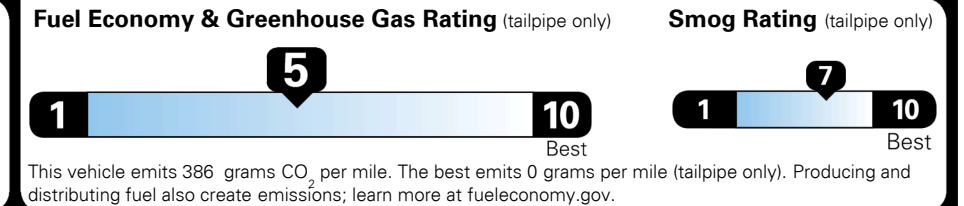

Actual results will vary for many reasons, including driving conditions and how you drive and maintain your vehicle. The average new vehicle gets 27 MPG and costs $7,500 to fuel over 5 years. Cost estimates are based on 15,000 miles per year at $ 2.70 per gallon. MPGe is miles per gasoline gallon equivalent. Vehicle emissions are a significant cause of climate change and smog.

fuel economy.gov

Calculate personalized estimates and compare vehicles

GOVERNMENT 5-STAR SAFETY RATINGS

Overall Vehicle Score ★ ★ ★ ★ ★

Based on the combined rating of frontal, side and rollover.
Should ONLY be compared to other vehicles of similar size and weight.

Frontal Driver ★ ★ ★ ★ ★
Crash Passenger ★ ★ ★ ★ ★

Based on the risk of injury in a frontal impact.
Should ONLY be compared to other vehicles of similar size and weight.

Side Front seat ★ ★ ★ ★ ★
Crash Rear seat ★ ★ ★ ★ ★

Star ratings based on the risk of injury in a side impact.

Rollover ★ ★ ★ ★ ★

Star ratings based on the risk of rollover in a single-vehicle crash.

Star ratings range from 1 to 5 stars (★★★★★) with 5 being the highest.

Source: National Highway Traffic Safety Administration (NHTSA).

www.safercar.gov or 1-888-327-4236

Manufacturer's suggested retail price includes Manufacturer's recommended pre-delivery service. License and title fees, state and local taxes and other dealer installed options and accessories are not included in the manufacturer's suggested retail price.

PARTS CONTENT INFORMATION

FOR VEHICLES IN THIS CAR
LINE U.S./CANADIAN
PARTS CONTENT: 1 %

MAJOR SOURCES OF
FOREIGN PARTS:
OTHER: 8%
KOREA: 91%

NOTE: PARTS CONTENT DOES
NOT INCLUDE FINAL ASSEMBLY,
DISTRIBUTION, OR OTHER
NON-PARTS COSTS.

FOR THIS VEHICLE
FINAL ASSEMBLY POINT:
GWANGJU, KOREA

COUNTRY OF ORIGIN

ENGINE: KOREA

TRANSMISSION: KOREA