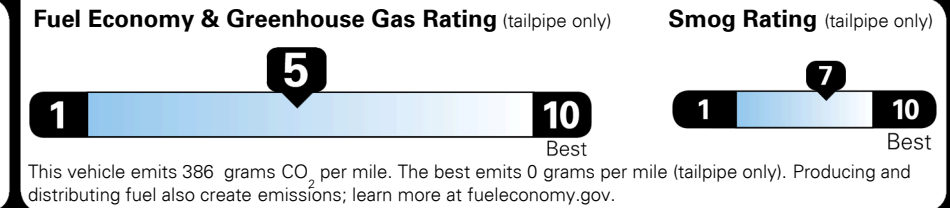

You spend
$1,250
more in fuel costs
over 5 years
compared to the
average new vehicle.

Annual fuel cost
$1,750

Actual results will vary for many reasons, including driving conditions and how you drive and maintain your vehicle. The average new vehicle gets 27 MPG and costs $7,500 to fuel over 5 years. Cost estimates are based on 15,000 miles per year at $ 2.70 per gallon. MPGe is miles per gasoline gallon equivalent. Vehicle emissions are a significant cause of climate change and smog.

fuel economy.gov

Calculate personalized estimates and compare vehicles

GOVERNMENT 5-STAR SAFETY RATINGS

Overall Vehicle Score ★ ★ ★ ★ ★

Based on the combined rating of frontal, side and rollover.
Should ONLY be compared to other vehicles of similar size and weight.

Frontal Driver ★ ★ ★ ★

Crash Passenger ★ ★ ★ ★ ★

Based on the risk of injury in a frontal impact.
Should ONLY be compared to other vehicles of similar size and weight.

Side Front seat ★ ★ ★ ★ ★

Crash Rear seat ★ ★ ★ ★ ★

Star ratings based on the risk of injury in a side impact.

Rollover ★ ★ ★ ★

Star ratings based on the risk of rollover in a single-vehicle crash.

Star ratings range from 1 to 5 stars (★★★★★) with 5 being the highest.

Source: National Highway Traffic Safety Administration (NHTSA).

www.safercar.gov or 1-888-327-4236

Manufacturer's suggested retail price includes Manufacturer's recommended pre-delivery service. License and title fees, state and local taxes and other dealer installed options and accessories are not included in the manufacturer's suggested retail price.

PARTS CONTENT INFORMATION

FOR VEHICLES IN THIS CAR LINE U.S./CANADIAN PARTS CONTENT: 1 %

MAJOR SOURCES OF FOREIGN PARTS:
OTHER: 8%
KOREA: 91%

NOTE: PARTS CONTENT DOES NOT INCLUDE FINAL ASSEMBLY, DISTRIBUTION, OR OTHER NON-PARTS COSTS.

FOR THIS VEHICLE FINAL ASSEMBLY POINT:
GWANGJU, KOREA

COUNTRY OF ORIGIN

ENGINE: KOREA

TRANSMISSION: KOREA

TOTAL ADDITIONAL WEIGHT: 14.6