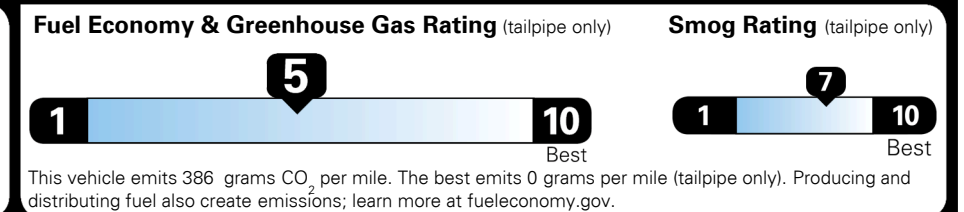

You spend $1,250 more in fuel costs over 5 years
compared to the average new vehicle.

Annual fuel cost $1,750