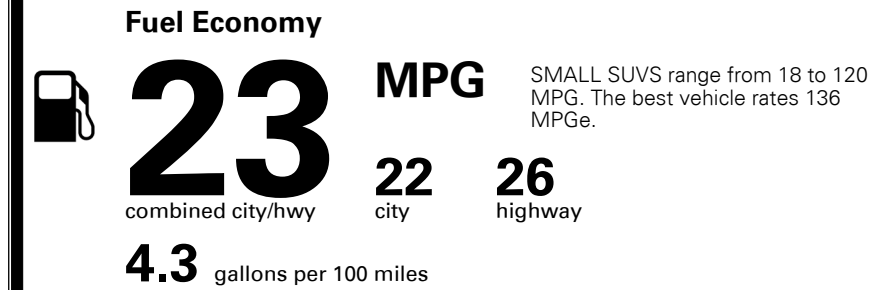

\$4,500.00

\$135.00
 \$115.00

\$ 33,440.00

\$ 1,045.00

\$ 34,485.00

EPA DOT Fuel Economy and Environment

Gasoline Vehicle

You spend \$1,250 more in fuel costs over 5 years
 compared to the average new vehicle.