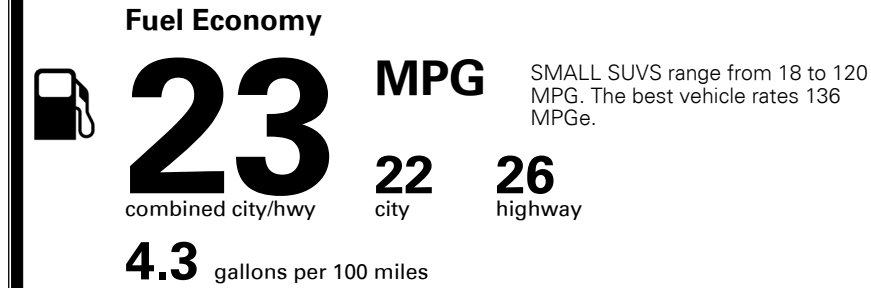

\$4,500.00

\$135.00
 \$150.00

\$ 33,475.00

\$ 1,045.00

\$ 34,520.00

EPA DOT Fuel Economy and Environment

Gasoline Vehicle

You spend \$1,250 more in fuel costs over 5 years compared to the average new vehicle.