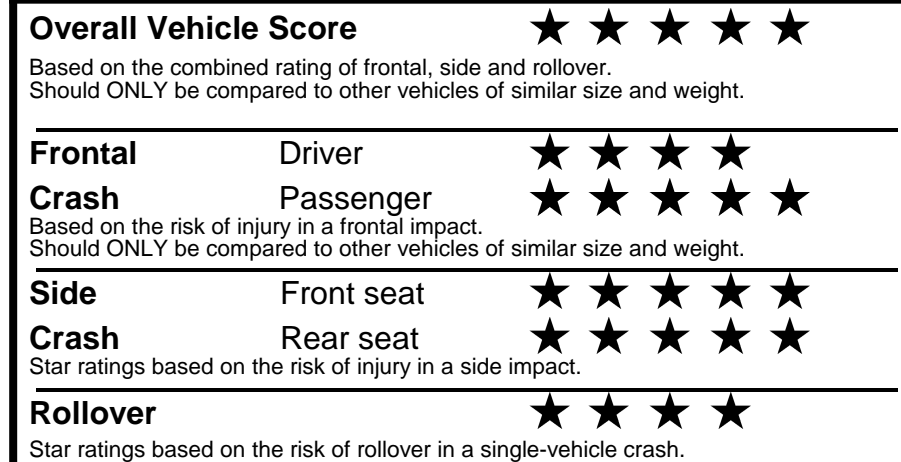

## GOVERNMENT 5-STAR SAFETY RATINGS

Star ratings range from 1 to 5 stars (★★★★★) with 5 being the highest.  
 Source: National Highway Traffic Safety Administration (NHTSA).  
[www.safercar.gov](http://www.safercar.gov) or 1-888-327-4236