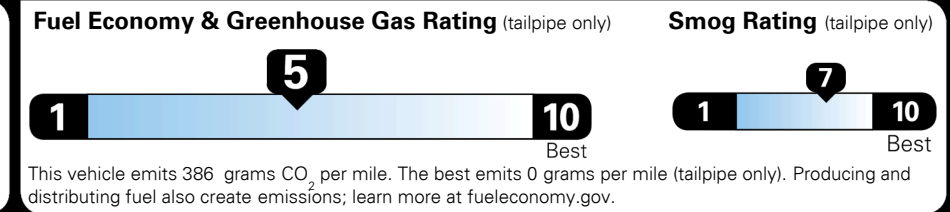

Actual results will vary for many reasons, including driving conditions and how you drive and maintain your vehicle. The average new vehicle gets 27 MPG and costs $7,500 to fuel over 5 years. Cost estimates are based on 15,000 miles per year at $ 2.70 per gallon. MPGe is miles per gasoline gallon equivalent. Vehicle emissions are a significant cause of climate change and smog.

fuel economy.gov

Calculate personalized estimates and compare vehicles