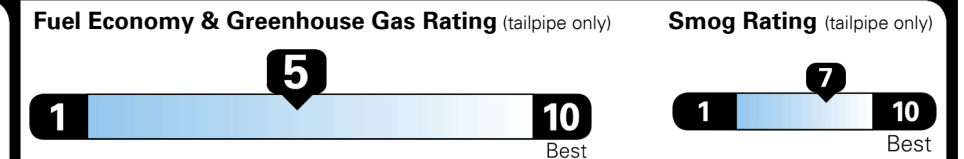

\$135.00
 \$50.00
 \$115.00

MSRP INCLUDING OPTIONS

\$ 28,990.00

INLAND FREIGHT AND HANDLING

\$ 1,045.00

TOTAL MANUFACTURER'S SUGGESTED RETAIL PRICE ▶

\$ 30,035.00

EPA DOT Fuel Economy and Environment

Gasoline Vehicle

SMALL SUVs range from 18 to 120 MPG. The best vehicle rates 136 MPGe.

You spend \$1,250 more in fuel costs over 5 years compared to the average new vehicle.

Annual fuel cost \$1,750

This vehicle emits 386 grams CO₂ per mile. The best emits 0 grams per mile (tailpipe only). Producing and distributing fuel also create emissions; learn more at fueleconomy.gov.