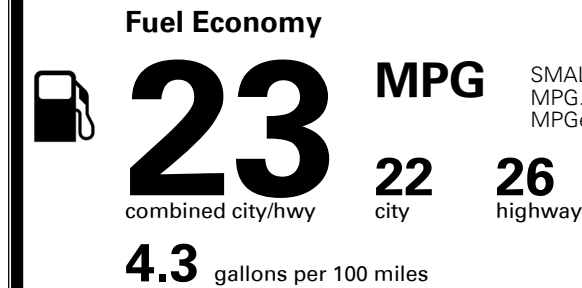

\$135.00
 \$50.00
 \$115.00

MSRP INCLUDING OPTIONS

\$ 28,990.00

INLAND FREIGHT AND HANDLING

\$ 1,045.00

TOTAL MANUFACTURER'S SUGGESTED RETAIL PRICE ▶

\$ 30,035.00

EPA DOT Fuel Economy and Environment

Gasoline Vehicle

SMALL SUVs range from 18 to 120 MPG. The best vehicle rates 136 MPGe.

You spend \$1,250 more in fuel costs over 5 years compared to the average new vehicle.

Annual fuel cost \$1,750

This vehicle emits 386 grams CO₂ per mile. The best emits 0 grams per mile (tailpipe only). Producing and distributing fuel also create emissions; learn more at fueleconomy.gov.