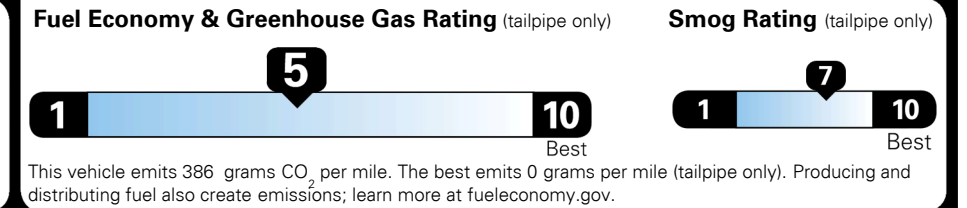

You spend
$1,250
more in fuel costs
over 5 years
compared to the
average new vehicle.

Annual fuel cost
$1,750