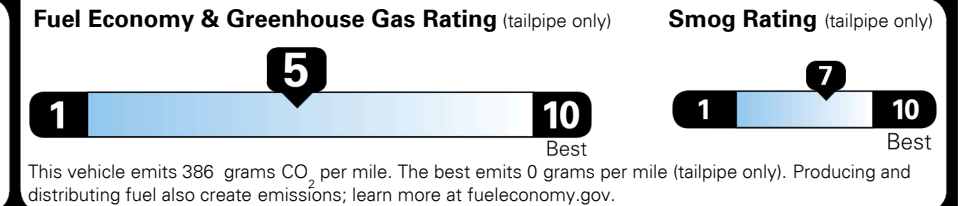

Actual results will vary for many reasons, including driving conditions and how you drive and maintain your vehicle. The average new vehicle gets 27 MPG and costs $7,500 to fuel over 5 years. Cost estimates are based on 15,000 miles per year at $ 2.70 per gallon. MPGe is miles per gasoline gallon equivalent. Vehicle emissions are a significant cause of climate change and smog.

fuel economy.gov

Calculate personalized estimates and compare vehicles

GOVERNMENT 5-STAR SAFETY RATINGS

Overall Vehicle Score ★★★★★

Based on the combined rating of frontal, side and rollover.
Should ONLY be compared to other vehicles of similar size and weight.

Frontal Driver ★★★★★
Passenger ★★★★★

Crash
Based on the risk of injury in a frontal impact.
Should ONLY be compared to other vehicles of similar size and weight.

Side Front seat ★★★★★
Rear seat ★★★★★

Crash
Star ratings based on the risk of injury in a side impact.

Rollover ★★★★★
Star ratings based on the risk of rollover in a single-vehicle crash.

Star ratings range from 1 to 5 stars (★★★★★) with 5 being the highest.
Source: National Highway Traffic Safety Administration (NHTSA).
www.safercar.gov or 1-888-327-4236

Manufacturer's suggested retail price includes Manufacturer's recommended pre-delivery service. License and title fees, state and local taxes and other dealer installed options and accessories are not included in the manufacturer's suggested retail price.

PARTS CONTENT INFORMATION

FOR VEHICLES IN THIS CAR LINE U.S./CANADIAN PARTS CONTENT: 1 %

MAJOR SOURCES OF FOREIGN PARTS:
OTHER: 8%
KOREA: 91%

NOTE: PARTS CONTENT DOES NOT INCLUDE FINAL ASSEMBLY, DISTRIBUTION, OR OTHER NON-PARTS COSTS.

FOR THIS VEHICLE FINAL ASSEMBLY POINT:
GWANGJU, KOREA

COUNTRY OF ORIGIN
ENGINE: KOREA
TRANSMISSION: KOREA