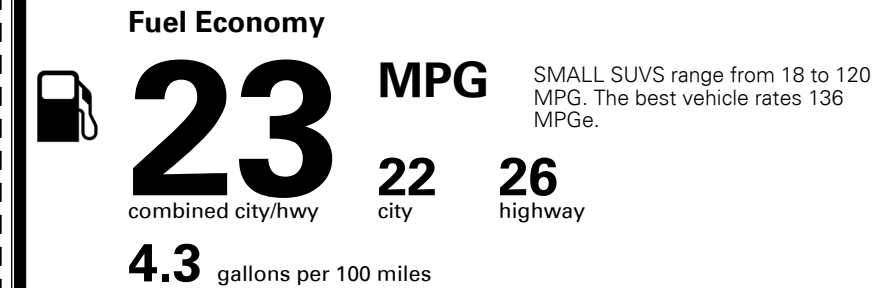

EPA DOT Fuel Economy and Environment

Gasoline Vehicle

You spend
$1,250
more in fuel costs
over 5 years
compared to the
average new vehicle.

Annual fuel cost
$1,750