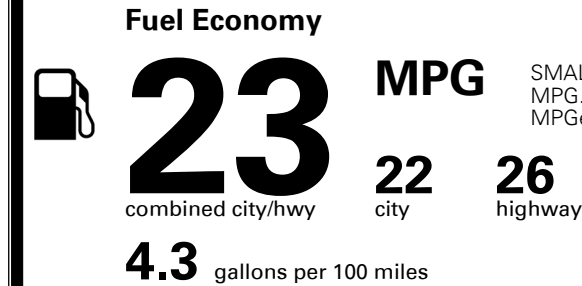

\$4,500.00

\$135.00

\$ 33,325.00

\$ 1,045.00

\$ 34,370.00

#1 MASS MARKET BRAND IN
 J.D. POWER INITIAL QUALITY,
 5 YEARS IN A ROW.

GIVE IT EVERYTHING KIA

For J.D. Power 2019 award information, go to jdpower.com/awards for more details.

EPA DOT Fuel Economy and Environment

Gasoline Vehicle

SMALL SUVs range from 18 to 120 MPG. The best vehicle rates 136 MPGe.

You spend
\$1,250
 more in fuel costs
 over 5 years
 compared to the
 average new vehicle.