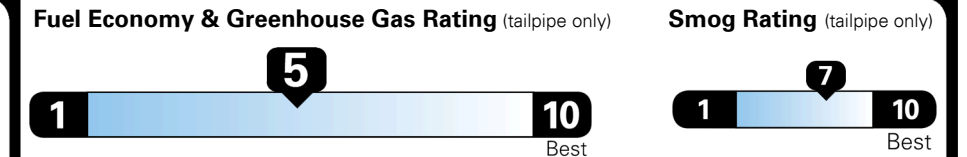

SMALL SUVs range from 18 to 120 MPG. The best vehicle rates 136 MPGe.

You spend
$1,250
more in fuel costs
over 5 years
compared to the
average new vehicle.

Annual fuel cost
$1,750

This vehicle emits 386 grams CO₂ per mile. The best emits 0 grams per mile (tailpipe only). Producing and distributing fuel also create emissions; learn more at fuelconomy.gov.

Actual results will vary for many reasons, including driving conditions and how you drive and maintain your vehicle. The average new vehicle gets 27 MPG and costs $7,500 to fuel over 5 years. Cost estimates are based on 15,000 miles per year at $ 2.70 per gallon. MPGe is miles per gasoline gallon equivalent. Vehicle emissions are a significant cause of climate change and smog.

fuelconomy.gov

Calculate personalized estimates and compare vehicles

GOVERNMENT 5-STAR SAFETY RATINGS

PARTS CONTENT INFORMATION

Overall Vehicle Score ★ ★ ★ ★ ★

Based on the combined rating of frontal, side and rollover. Should ONLY be compared to other vehicles of similar size and weight.

Frontal Crash Driver ★ ★ ★ ★ ★
Passenger ★ ★ ★ ★ ★

Based on the risk of injury in a frontal impact. Should ONLY be compared to other vehicles of similar size and weight.

Side Crash Front seat ★ ★ ★ ★ ★
Rear seat ★ ★ ★ ★ ★

Star ratings based on the risk of injury in a side impact.

Rollover ★ ★ ★ ★ ★

Star ratings based on the risk of rollover in a single-vehicle crash.

Star ratings range from 1 to 5 stars (★★★★★) with 5 being the highest.

Source: National Highway Traffic Safety Administration (NHTSA).

www.safercar.gov or 1-888-327-4236

Manufacturer's suggested retail price includes Manufacturer's recommended pre-delivery service. License and title fees, state and local taxes and other dealer installed options and accessories are not included in the manufacturer's suggested retail price.

FOR VEHICLES IN THIS CAR LINE U.S./CANADIAN PARTS CONTENT: 1 %

MAJOR SOURCES OF FOREIGN PARTS:
OTHER: 8%
KOREA: 91%

NOTE: PARTS CONTENT DOES NOT INCLUDE FINAL ASSEMBLY, DISTRIBUTION, OR OTHER NON-PARTS COSTS.

FOR THIS VEHICLE FINAL ASSEMBLY POINT:
GWANGJU, KOREA

COUNTRY OF ORIGIN

ENGINE: KOREA

TRANSMISSION: KOREA

TOTAL ADDITIONAL WEIGHT: 6.4