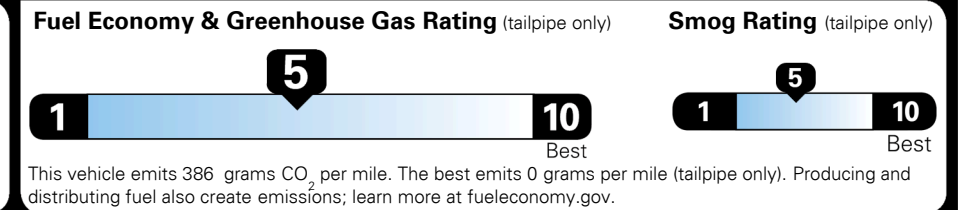

You spend
$1,250
more in fuel costs
over 5 years
compared to the
average new vehicle.

Annual fuel cost
$1,750