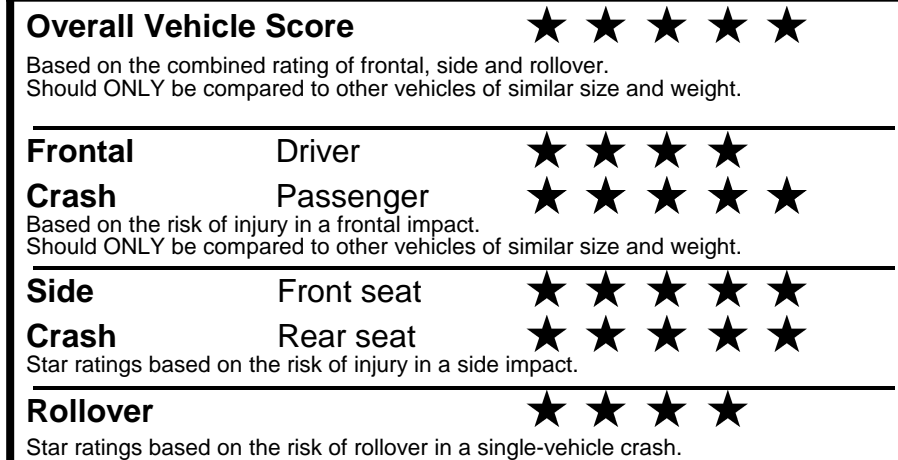

fuel economy.gov

Calculate personalized estimates and compare vehicles

GOVERNMENT 5-STAR SAFETY RATINGS

Star ratings range from 1 to 5 stars (★★★★★) with 5 being the highest.
 Source: National Highway Traffic Safety Administration (NHTSA).
www.safercar.gov or 1-888-327-4236