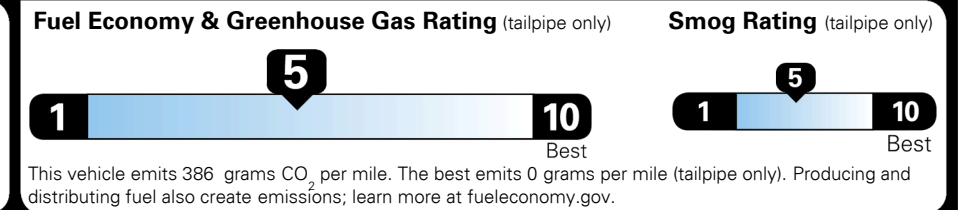

Actual results will vary for many reasons, including driving conditions and how you drive and maintain your vehicle. The average new vehicle gets 27 MPG and costs $7,500 to fuel over 5 years. Cost estimates are based on 15,000 miles per year at $ 2.70 per gallon. MPGe is miles per gasoline gallon equivalent. Vehicle emissions are a significant cause of climate change and smog.

fueleconomy.gov

Calculate personalized estimates and compare vehicles