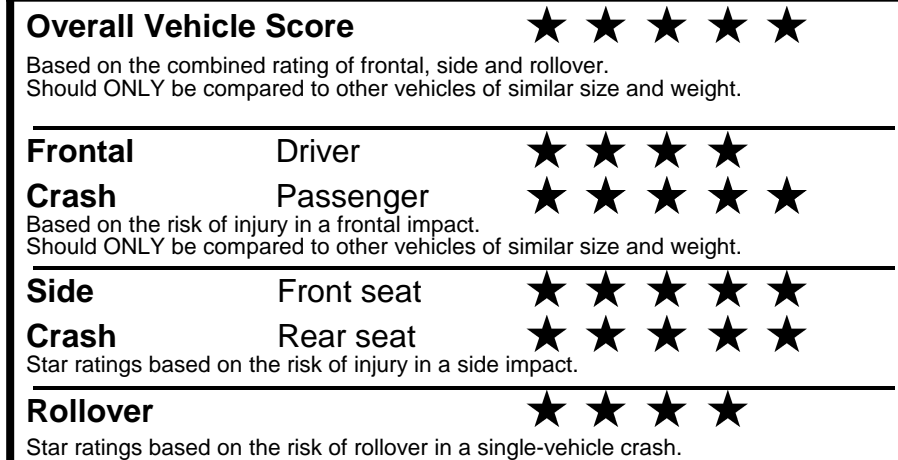

## GOVERNMENT 5-STAR SAFETY RATINGS

Star ratings range from 1 to 5 stars (★★★★★) with 5 being the highest. Source: National Highway Traffic Safety Administration (NHTSA). [www.safercar.gov](http://www.safercar.gov) or 1-888-327-4236