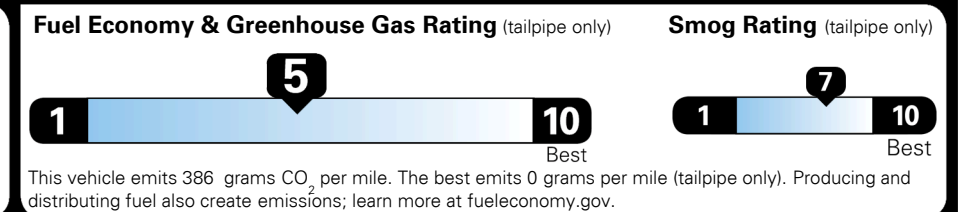

You spend **$1,250** more in fuel costs over 5 years compared to the average new vehicle.

Annual fuel cost **$1,750**