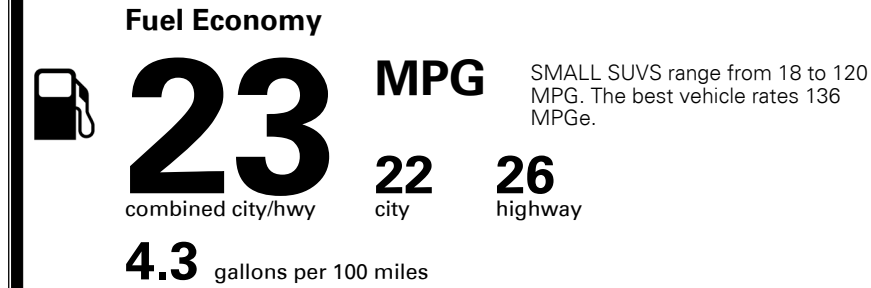

\$4,500.00

\$135.00

\$ 33,325.00

\$ 1,045.00

\$ 34,370.00

EPA DOT Fuel Economy and Environment

Gasoline Vehicle

You spend **\$1,250** more in fuel costs over 5 years compared to the average new vehicle.