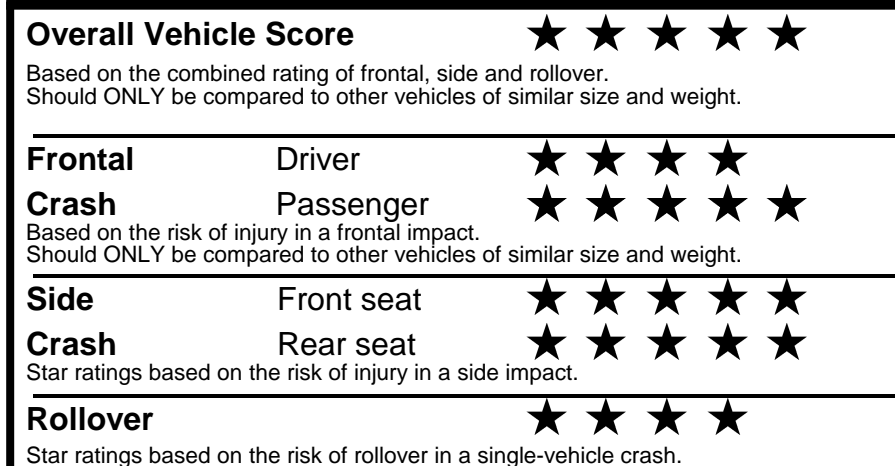

fueleconomy.gov

Calculate personalized estimates and compare vehicles

GOVERNMENT 5-STAR SAFETY RATINGS

Star ratings range from 1 to 5 stars (★★★★★) with 5 being the highest. Source: National Highway Traffic Safety Administration (NHTSA). www.safercar.gov or 1-888-327-4236