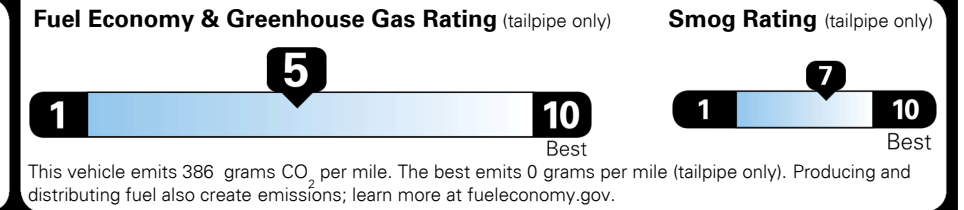

Actual results will vary for many reasons, including driving conditions and how you drive and maintain your vehicle. The average new vehicle gets 27 MPG and costs $7,500 to fuel over 5 years. Cost estimates are based on 15,000 miles per year at $ 2.70 per gallon. MPGe is miles per gasoline gallon equivalent. Vehicle emissions are a significant cause of climate change and smog.

fuel economy.gov

Calculate personalized estimates and compare vehicles

GOVERNMENT 5-STAR SAFETY RATINGS

Overall Vehicle Score ★ ★ ★ ★ ★

Based on the combined rating of frontal, side and rollover.
Should ONLY be compared to other vehicles of similar size and weight.

Frontal Driver ★ ★ ★ ★ ★

Crash Passenger ★ ★ ★ ★ ★

Based on the risk of injury in a frontal impact.
Should ONLY be compared to other vehicles of similar size and weight.

Side Front seat ★ ★ ★ ★ ★

Crash Rear seat ★ ★ ★ ★ ★

Star ratings based on the risk of injury in a side impact.

Rollover ★ ★ ★ ★ ★

Star ratings based on the risk of rollover in a single-vehicle crash.

Star ratings range from 1 to 5 stars (★★★★★) with 5 being the highest.

Source: National Highway Traffic Safety Administration (NHTSA).

www.safercar.gov or 1-888-327-4236

Manufacturer's suggested retail price includes Manufacturer's recommended pre-delivery service. License and title fees, state and local taxes and other dealer installed options and accessories are not included in the manufacturer's suggested retail price.

PARTS CONTENT INFORMATION

FOR VEHICLES IN THIS CAR LINE U.S./CANADIAN PARTS CONTENT: 1 %

MAJOR SOURCES OF FOREIGN PARTS:
OTHER: 8%
KOREA: 91%

NOTE: PARTS CONTENT DOES NOT INCLUDE FINAL ASSEMBLY, DISTRIBUTION, OR OTHER NON-PARTS COSTS.

FOR THIS VEHICLE FINAL ASSEMBLY POINT:
GWANGJU, KOREA

COUNTRY OF ORIGIN

ENGINE: KOREA

TRANSMISSION: KOREA