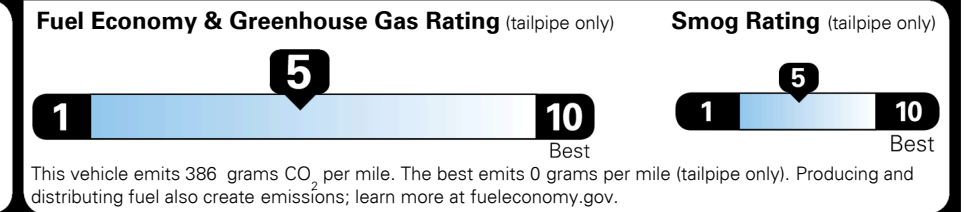

Actual results will vary for many reasons, including driving conditions and how you drive and maintain your vehicle. The average new vehicle gets 27 MPG and costs $7,500 to fuel over 5 years. Cost estimates are based on 15,000 miles per year at $ 2.70 per gallon. MPGe is miles per gasoline gallon equivalent. Vehicle emissions are a significant cause of climate change and smog.

fuel economy.gov

Calculate personalized estimates and compare vehicles

GOVERNMENT 5-STAR SAFETY RATINGS

Overall Vehicle Score ★ ★ ★ ★ ★

Based on the combined rating of frontal, side and rollover. Should ONLY be compared to other vehicles of similar size and weight.

Frontal Driver ★ ★ ★ ★ ★

Crash Passenger ★ ★ ★ ★ ★

Based on the risk of injury in a frontal impact. Should ONLY be compared to other vehicles of similar size and weight.

Side Front seat ★ ★ ★ ★ ★

Crash Rear seat ★ ★ ★ ★ ★

Star ratings based on the risk of injury in a side impact.

Rollover ★ ★ ★ ★ ★

Star ratings based on the risk of rollover in a single-vehicle crash.

Star ratings range from 1 to 5 stars (★★★★★) with 5 being the highest.

Source: National Highway Traffic Safety Administration (NHTSA).

www.safercar.gov or 1-888-327-4236

Manufacturer's suggested retail price includes Manufacturer's recommended pre-delivery service. License and title fees, state and local taxes and other dealer installed options and accessories are not included in the manufacturer's suggested retail price.

PARTS CONTENT INFORMATION

FOR VEHICLES IN THIS CAR LINE U.S./CANADIAN PARTS CONTENT: 1 %

MAJOR SOURCES OF FOREIGN PARTS:
OTHER: 8%
KOREA: 91%

NOTE: PARTS CONTENT DOES NOT INCLUDE FINAL ASSEMBLY, DISTRIBUTION, OR OTHER NON-PARTS COSTS.

FOR THIS VEHICLE FINAL ASSEMBLY POINT:
GWANGJU, KOREA

COUNTRY OF ORIGIN

ENGINE: KOREA

TRANSMISSION: KOREA