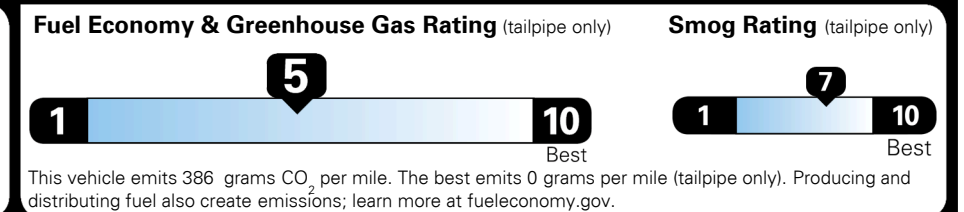

You spend $1,250 more in fuel costs over 5 years compared to the average new vehicle.

Annual fuel cost $1,750