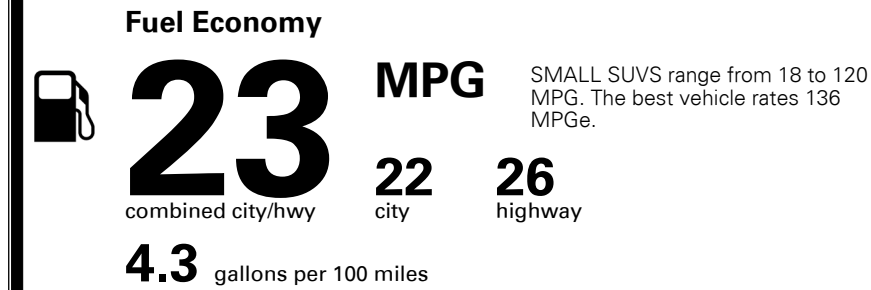

\$4,500.00

\$95.00
 \$135.00

\$ 33,420.00

\$ 1,045.00

\$ 34,465.00

EPA DOT Fuel Economy and Environment

Gasoline Vehicle

You spend \$1,250 more in fuel costs over 5 years compared to the average new vehicle.