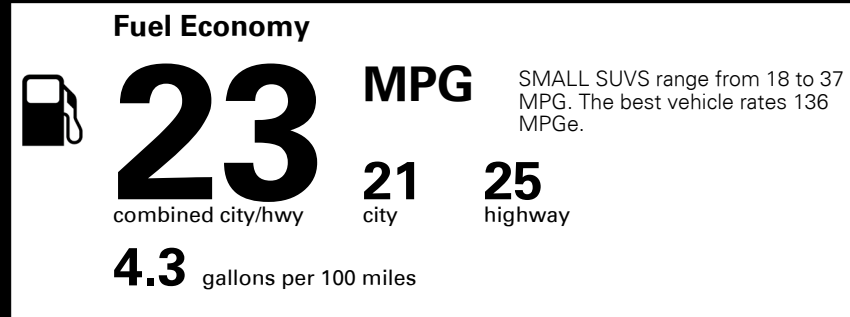

MANUFACTURER'S SUGGESTED RETAIL PRICE ▶

$ 28,100.00

ADDITIONAL INSTALLED EQUIPMENT:
(In addition to or in place of standard features)
Black Cherry Paint $395.00
EX Sport Appearance Package $990.00
- D-Shaped Steering Wheel w/ Paddle Shifters
- Cool Gray Leather Interior Trim
- Metal Sport Pedals
- LED Fog Lights
- Satin Side Sill Trim
- Satin Window Trim
- Metal Door Scuff Plate
- Front and Rear Silver Skid Plates
- LED Tail Lights
- Black Chrome Wheels
- Unique Gloss Black Front Grill
Cargo Net $50.00

MSRP INCLUDING OPTIONS $ 29,535.00

INLAND FREIGHT AND HANDLING $ 1,045.00

TOTAL MANUFACTURER'S SUGGESTED RETAIL PRICE ▶ **$ 30,580.00**

TOTAL ADDITIONAL WEIGHT: 0.5

EPA DOT Fuel Economy and Environment

Gasoline Vehicle

You spend $1,250 more in fuel costs over 5 years compared to the average new vehicle.

Annual fuel cost $1,650