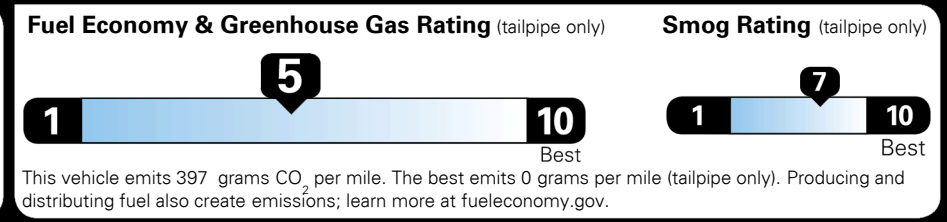

Actual results will vary for many reasons, including driving conditions and how you drive and maintain your vehicle. The average new vehicle gets 27 MPG and costs $7,000 to fuel over 5 years. Cost estimates are based on 15,000 miles per year at $ 2.55 per gallon. MPGe is miles per gasoline gallon equivalent. Vehicle emissions are a significant cause of climate change and smog.

fueleconomy.gov

Calculate personalized estimates and compare vehicles