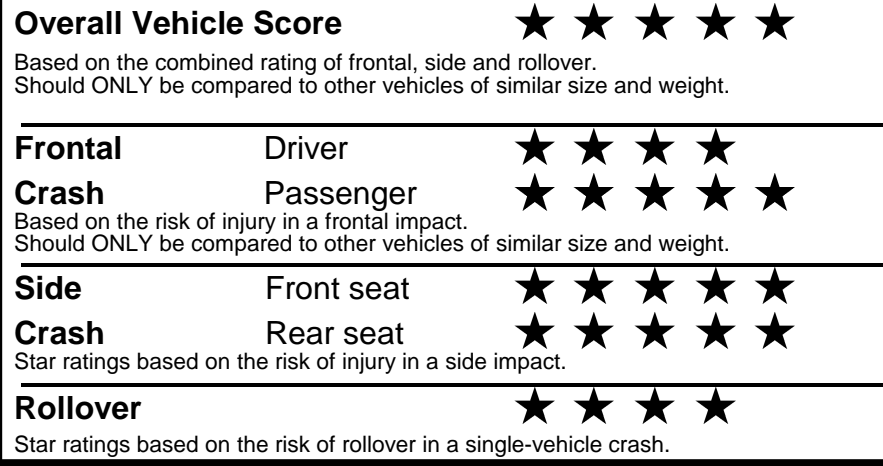

fueleconomy.gov

Calculate personalized estimates and compare vehicles

GOVERNMENT 5-STAR SAFETY RATINGS

Star ratings range from 1 to 5 stars (★★★★★) with 5 being the highest. Source: National Highway Traffic Safety Administration (NHTSA). www.safercar.gov or 1-888-327-4236