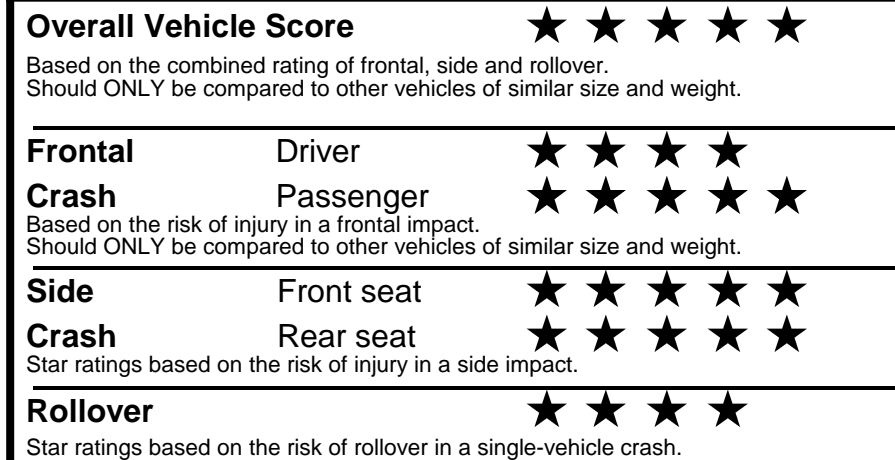

fuel economy.gov

Calculate personalized estimates and compare vehicles

GOVERNMENT 5-STAR SAFETY RATINGS

Star ratings range from 1 to 5 stars (★★★★★) with 5 being the highest.
 Source: National Highway Traffic Safety Administration (NHTSA).
www.safercar.gov or 1-888-327-4236