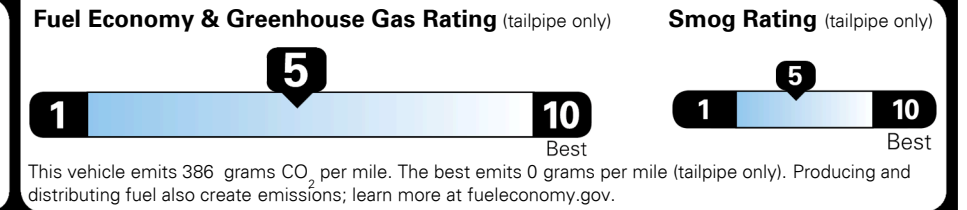

You spend
$1,250
more in fuel costs
over 5 years
compared to the
average new vehicle.

Annual fuel cost
$1,750