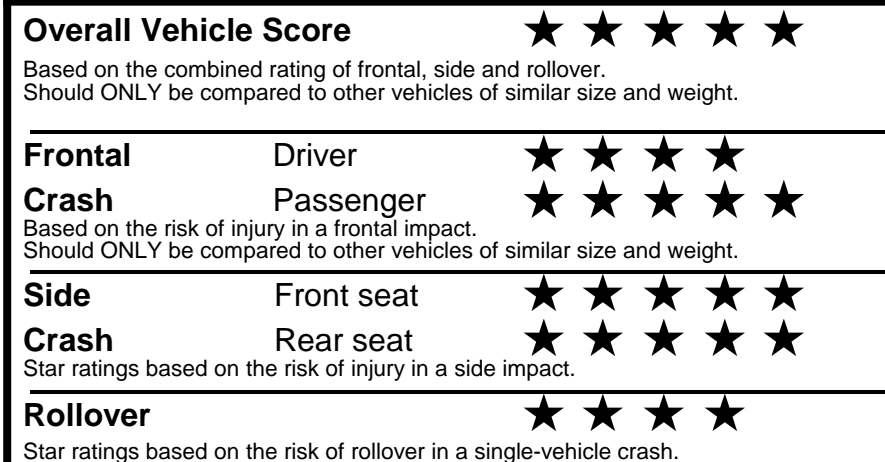

fueleconomy.gov

Calculate personalized estimates and compare vehicles

GOVERNMENT 5-STAR SAFETY RATINGS

Star ratings range from 1 to 5 stars (★★★★★) with 5 being the highest.
 Source: National Highway Traffic Safety Administration (NHTSA).
www.safercar.gov or 1-888-327-4236