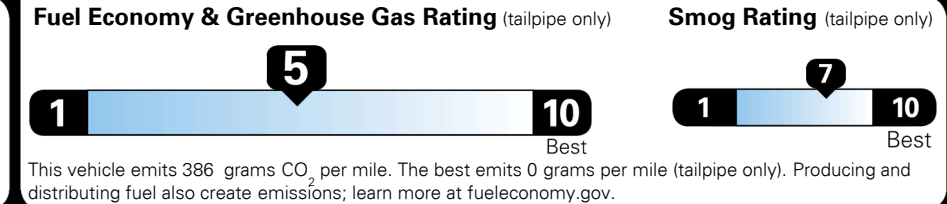

You spend $1,250 more in fuel costs over 5 years
compared to the average new vehicle.

Annual fuel cost $1,750