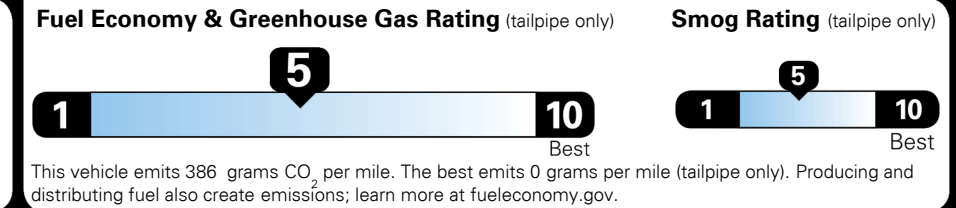

Actual results will vary for many reasons, including driving conditions and how you drive and maintain your vehicle. The average new vehicle gets 27 MPG and costs $7,500 to fuel over 5 years. Cost estimates are based on 15,000 miles per year at $ 2.70 per gallon. MPGe is miles per gasoline gallon equivalent. Vehicle emissions are a significant cause of climate change and smog.

fuelconomy.gov

Calculate personalized estimates and compare vehicles

GOVERNMENT 5-STAR SAFETY RATINGS

Overall Vehicle Score ★ ★ ★ ★ ★

Based on the combined rating of frontal, side and rollover.
Should ONLY be compared to other vehicles of similar size and weight.

Frontal Driver ★ ★ ★ ★ ★
Passenger ★ ★ ★ ★ ★

Based on the risk of injury in a frontal impact.
Should ONLY be compared to other vehicles of similar size and weight.

Side Front seat ★ ★ ★ ★ ★
Rear seat ★ ★ ★ ★ ★

Star ratings based on the risk of injury in a side impact.

Rollover ★ ★ ★ ★ ★

Star ratings based on the risk of rollover in a single-vehicle crash.

Star ratings range from 1 to 5 stars (★★★★★) with 5 being the highest.

Source: National Highway Traffic Safety Administration (NHTSA).

www.safercar.gov or 1-888-327-4236

Manufacturer's suggested retail price includes Manufacturer's recommended pre-delivery service. License and title fees, state and local taxes and other dealer installed options and accessories are not included in the manufacturer's suggested retail price.

PARTS CONTENT INFORMATION

FOR VEHICLES IN THIS CAR LINE U.S./CANADIAN
PARTS CONTENT: 1 %

MAJOR SOURCES OF FOREIGN PARTS:
OTHER: 8%
KOREA: 91%

NOTE: PARTS CONTENT DOES NOT INCLUDE FINAL ASSEMBLY, DISTRIBUTION, OR OTHER NON-PARTS COSTS.

FOR THIS VEHICLE
FINAL ASSEMBLY POINT:
GWANGJU, KOREA

COUNTRY OF ORIGIN

ENGINE: KOREA

TRANSMISSION: KOREA