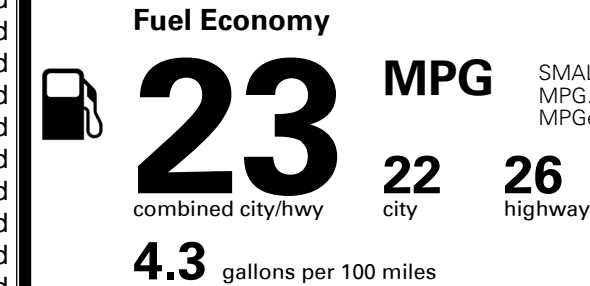

\$95.00
 \$135.00

MSRP INCLUDING OPTIONS

\$ 28,920.00

INLAND FREIGHT AND HANDLING

\$ 1,045.00

TOTAL MANUFACTURER'S SUGGESTED RETAIL PRICE ▶

\$ 29,965.00

TOTAL ADDITIONAL WEIGHT: 14.5

EPA DOT Fuel Economy and Environment

Gasoline Vehicle

SMALL SUVs range from 18 to 120 MPG. The best vehicle rates 136 MPGe.

You spend
\$1,250
 more in fuel costs
 over 5 years
 compared to the
 average new vehicle.