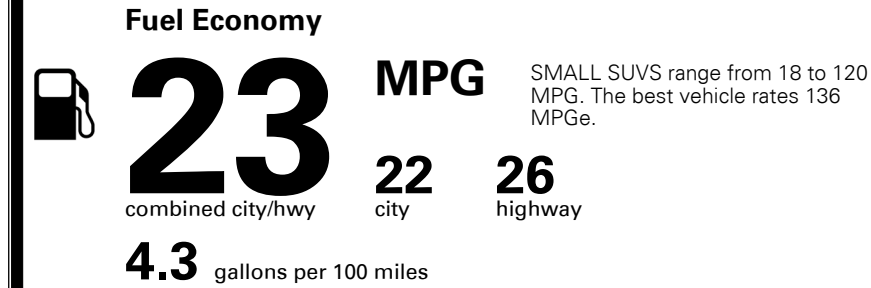

**MSRP INCLUDING OPTIONS \$ 33,535.00**

INLAND FREIGHT AND HANDLING \$ 1,045.00

**TOTAL MANUFACTURER'S SUGGESTED RETAIL PRICE ▶ \$ 34,580.00**

**EPA DOT Fuel Economy and Environment**

**Gasoline Vehicle**