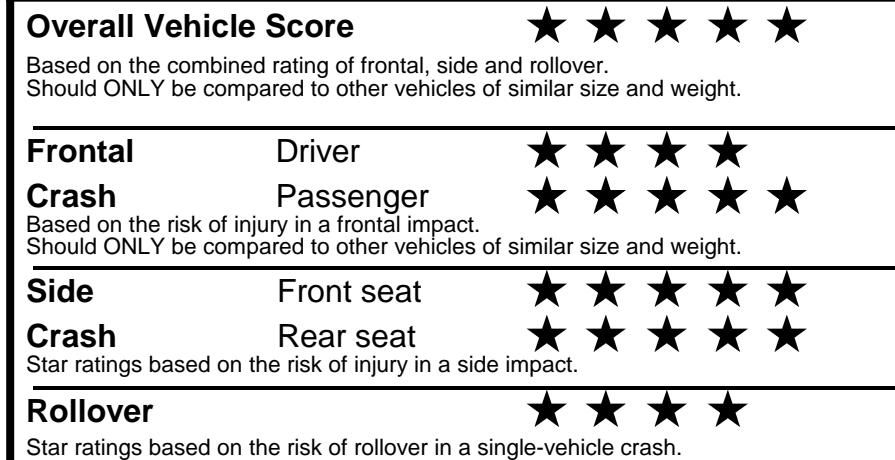

**fueleconomy.gov**

Calculate personalized estimates and compare vehicles

**GOVERNMENT 5-STAR SAFETY RATINGS**

Star ratings range from 1 to 5 stars (★★★★★) with 5 being the highest. Source: National Highway Traffic Safety Administration (NHTSA). [www.safercar.gov](http://www.safercar.gov) or 1-888-327-4236