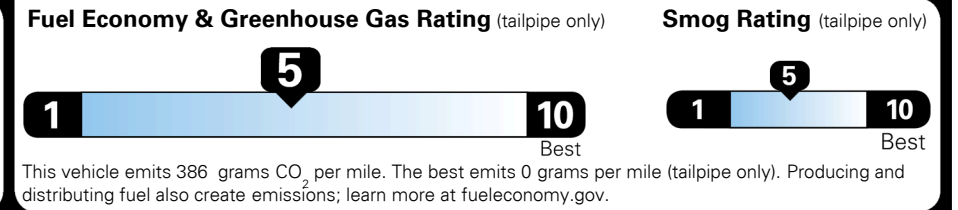

You spend $1,250 more in fuel costs over 5 years compared to the average new vehicle.

Annual fuel cost $1,750