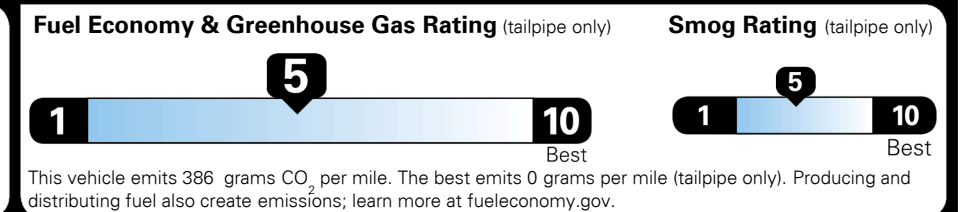

You spend
$1,250
more in fuel costs
over 5 years
compared to the
average new vehicle.

Annual fuel cost
$1,750