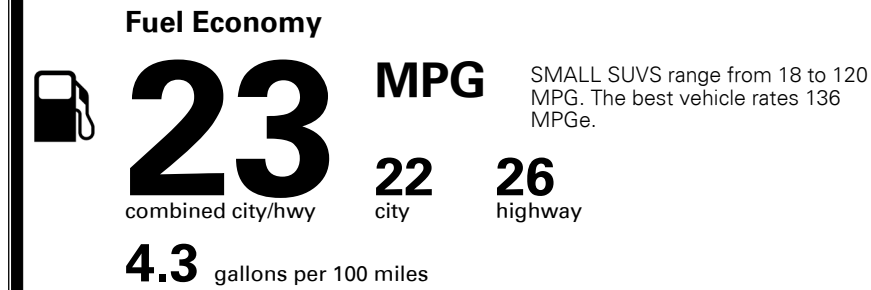

\$4,500.00

\$135.00
 \$50.00

\$ 33,375.00

\$ 1,045.00

\$ 34,420.00

EPA DOT Fuel Economy and Environment

Gasoline Vehicle

You spend
\$1,250
 more in fuel costs
 over 5 years
 compared to the
 average new vehicle.