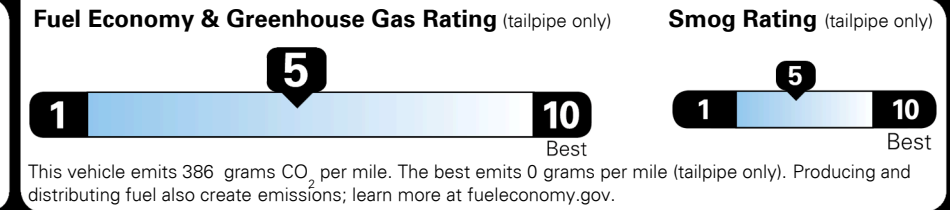

Actual results will vary for many reasons, including driving conditions and how you drive and maintain your vehicle. The average new vehicle gets 27 MPG and costs $7,500 to fuel over 5 years. Cost estimates are based on 15,000 miles per year at $ 2.70 per gallon. MPGe is miles per gasoline gallon equivalent. Vehicle emissions are a significant cause of climate change and smog.

fuel economy.gov

Calculate personalized estimates and compare vehicles

GOVERNMENT 5-STAR SAFETY RATINGS

Overall Vehicle Score ★★★★★

Based on the combined rating of frontal, side and rollover.
Should ONLY be compared to other vehicles of similar size and weight.

Frontal Driver ★★★★★

Crash Passenger ★★★★★

Based on the risk of injury in a frontal impact.
Should ONLY be compared to other vehicles of similar size and weight.

Side Front seat ★★★★★

Crash Rear seat ★★★★★

Star ratings based on the risk of injury in a side impact.

Rollover ★★★★★

Star ratings based on the risk of rollover in a single-vehicle crash.

Star ratings range from 1 to 5 stars (★★★★★) with 5 being the highest.

Source: National Highway Traffic Safety Administration (NHTSA).

www.safercar.gov or 1-888-327-4236

Manufacturer's suggested retail price includes Manufacturer's recommended pre-delivery service. License and title fees, state and local taxes and other dealer installed options and accessories are not included in the manufacturer's suggested retail price.

PARTS CONTENT INFORMATION

FOR VEHICLES IN THIS CAR
LINE U.S./CANADIAN
PARTS CONTENT: 1 %

MAJOR SOURCES OF
FOREIGN PARTS:
OTHER: 8%
KOREA: 91%

NOTE: PARTS CONTENT DOES
NOT INCLUDE FINAL ASSEMBLY,
DISTRIBUTION, OR OTHER
NON-PARTS COSTS.

FOR THIS VEHICLE
FINAL ASSEMBLY POINT:
GWANGJU, KOREA

COUNTRY OF ORIGIN

ENGINE: KOREA

TRANSMISSION: KOREA