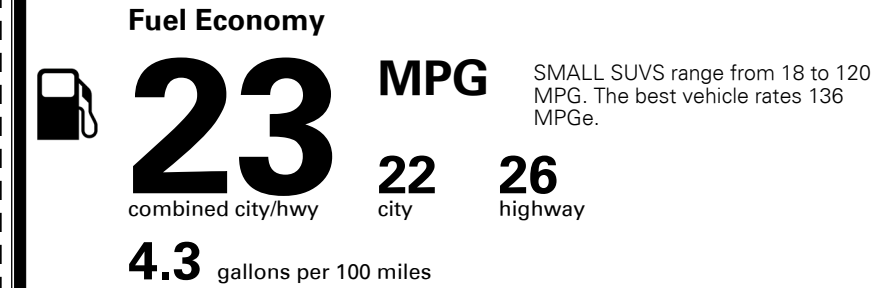

EPA DOT Fuel Economy and Environment

Gasoline Vehicle

You spend
\$1,250
 more in fuel costs
 over 5 years
 compared to the
 average new vehicle.

Annual fuel cost
\$1,750

Actual results will vary for many reasons, including driving conditions and how you drive and maintain your vehicle. The average new vehicle gets 27 MPG and costs \$7,500 to fuel over 5 years. Cost estimates are based on 15,000 miles per year at \$ 2.70 per gallon. MPGe is miles per gasoline gallon equivalent. Vehicle emissions are a significant cause of climate change and smog.