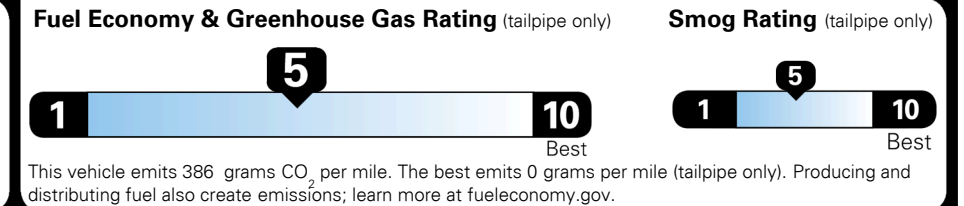

\$ 28,690.00

\$ 1,045.00

\$ 29,735.00

#1 MASS MARKET BRAND IN
 J.D. POWER INITIAL QUALITY,
 5 YEARS IN A ROW.

GIVE IT EVERYTHING KIA

For J.D. Power 2019 award information, go to jdpower.com/awards for more details.

EPA DOT Fuel Economy and Environment

Gasoline Vehicle

You spend
\$1,250
 more in fuel costs
 over 5 years
 compared to the
 average new vehicle.

Annual fuel cost
\$1,750

Actual results will vary for many reasons, including driving conditions and how you drive and maintain your vehicle. The average new vehicle gets 27 MPG and costs \$7,500 to fuel over 5 years. Cost estimates are based on 15,000 miles per year at \$ 2.70 per gallon. MPGe is miles per gasoline gallon equivalent. Vehicle emissions are a significant cause of climate change and smog.