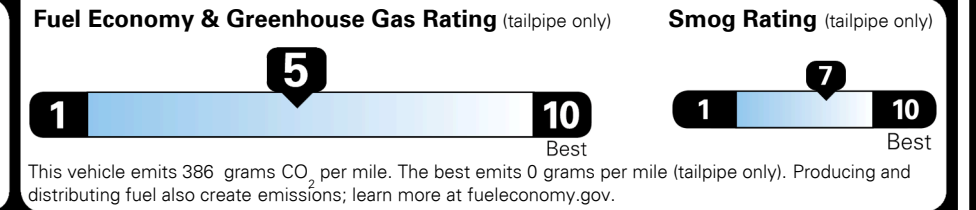

\$50.00

MSRP INCLUDING OPTIONS

\$ 28,740.00

INLAND FREIGHT AND HANDLING

\$ 1,045.00

TOTAL MANUFACTURER'S SUGGESTED RETAIL PRICE ▶

\$ 29,785.00

TOTAL ADDITIONAL WEIGHT: 0.5

EPA DOT Fuel Economy and Environment

Gasoline Vehicle

You spend
\$1,250
 more in fuel costs
 over 5 years
 compared to the
 average new vehicle.

Annual fuel cost
\$1,750

Actual results will vary for many reasons, including driving conditions and how you drive and maintain your vehicle. The average new vehicle gets 27 MPG and costs \$7,500 to fuel over 5 years. Cost estimates are based on 15,000 miles per year at \$ 2.70 per gallon. MPGe is miles per gasoline gallon equivalent. Vehicle emissions are a significant cause of climate change and smog.