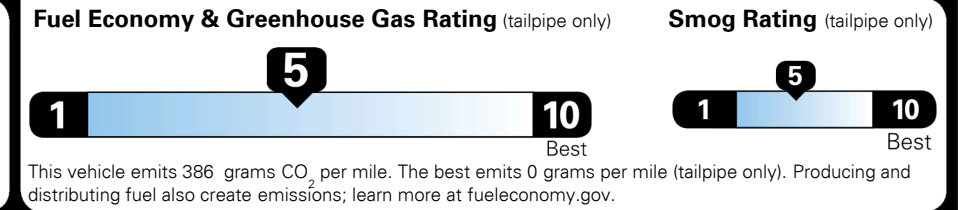

You spend
$1,250
more in fuel costs
over 5 years
compared to the
average new vehicle.

Annual fuel cost
$1,750