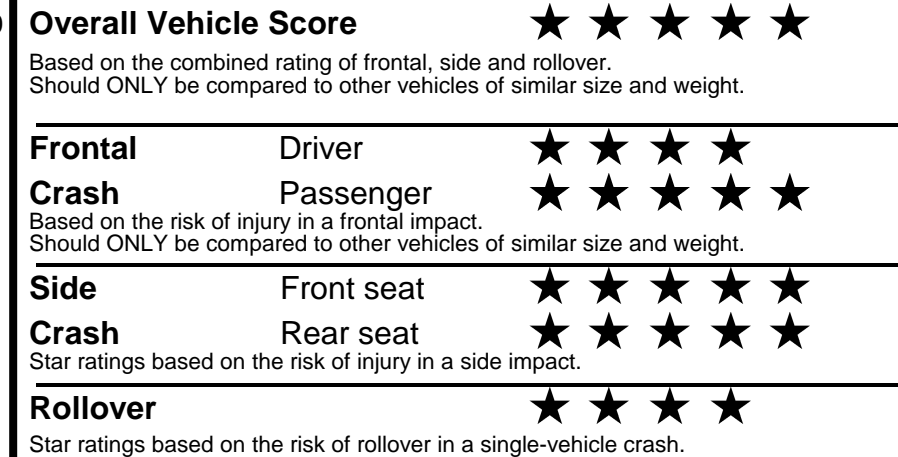

fuelconomy.gov

Calculate personalized estimates and compare vehicles

GOVERNMENT 5-STAR SAFETY RATINGS

Star ratings range from 1 to 5 stars (★★★★★) with 5 being the highest.
 Source: National Highway Traffic Safety Administration (NHTSA).
www.safercar.gov or 1-888-327-4236