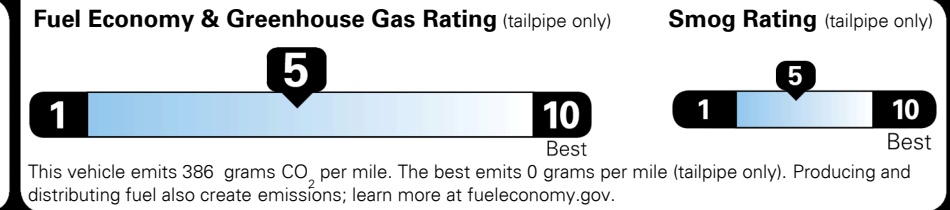

You spend
$1,250
more in fuel costs
over 5 years
compared to the
average new vehicle.

Annual fuel cost
$1,750

Actual results will vary for many reasons, including driving conditions and how you drive and maintain your vehicle. The average new vehicle gets 27 MPG and costs $7,500 to fuel over 5 years. Cost estimates are based on 15,000 miles per year at $ 2.70 per gallon. MPGe is miles per gasoline gallon equivalent. Vehicle emissions are a significant cause of climate change and smog.

fuelconomy.gov

Calculate personalized estimates and compare vehicles

GOVERNMENT 5-STAR SAFETY RATINGS

Overall Vehicle Score ★ ★ ★ ★ ★

Based on the combined rating of frontal, side and rollover. Should ONLY be compared to other vehicles of similar size and weight.

Frontal Driver ★ ★ ★ ★ ★

Crash Passenger ★ ★ ★ ★ ★

Based on the risk of injury in a frontal impact. Should ONLY be compared to other vehicles of similar size and weight.

Side Front seat ★ ★ ★ ★ ★

Crash Rear seat ★ ★ ★ ★ ★

Star ratings based on the risk of injury in a side impact.

Rollover ★ ★ ★ ★ ★

Star ratings based on the risk of rollover in a single-vehicle crash.

Star ratings range from 1 to 5 stars (★★★★★) with 5 being the highest.

Source: National Highway Traffic Safety Administration (NHTSA).

www.safercar.gov or 1-888-327-4236

Manufacturer's suggested retail price includes Manufacturer's recommended pre-delivery service. License and title fees, state and local taxes and other dealer installed options and accessories are not included in the manufacturer's suggested retail price.

PARTS CONTENT INFORMATION

FOR VEHICLES IN THIS CAR LINE U.S./CANADIAN PARTS CONTENT: 1 %

MAJOR SOURCES OF FOREIGN PARTS:
OTHER: 8%
KOREA: 91%

NOTE: PARTS CONTENT DOES NOT INCLUDE FINAL ASSEMBLY, DISTRIBUTION, OR OTHER NON-PARTS COSTS.

FOR THIS VEHICLE FINAL ASSEMBLY POINT:
GWANGJU, KOREA

COUNTRY OF ORIGIN

ENGINE: KOREA

TRANSMISSION: KOREA

TOTAL ADDITIONAL WEIGHT: 12.9