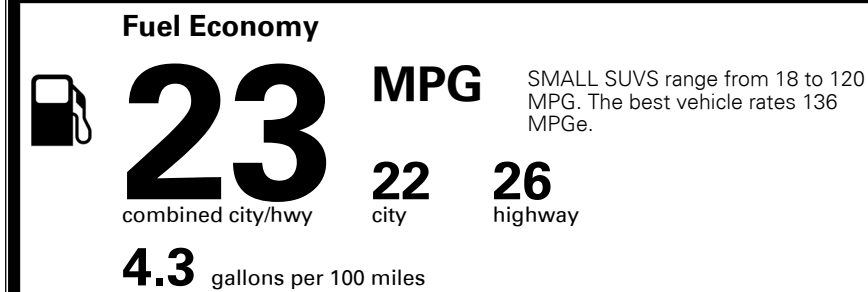

Gasoline Vehicle

You spend
\$1,250
 more in fuel costs
 over 5 years
 compared to the
 average new vehicle.

Annual fuel cost
\$1,750

Actual results will vary for many reasons, including driving conditions and how you drive and maintain your vehicle. The average new vehicle gets 27 MPG and costs \$7,500 to fuel over 5 years. Cost estimates are based on 15,000 miles per year at \$ 2.70 per gallon. MPGe is miles per gasoline gallon equivalent. Vehicle emissions are a significant cause of climate change and smog.