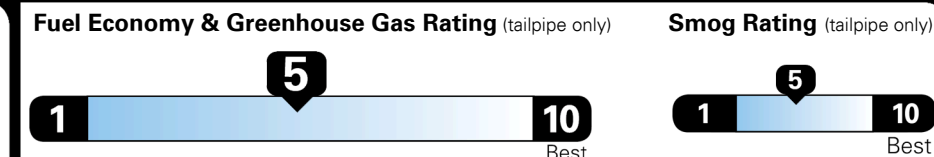

Actual results will vary for many reasons, including driving conditions and how you drive and maintain your vehicle. The average new vehicle gets 27 MPG and costs $7,500 to fuel over 5 years. Cost estimates are based on 15,000 miles per year at $ 2.70 per gallon. MPGe is miles per gasoline gallon equivalent. Vehicle emissions are a significant cause of climate change and smog.

fuel economy.gov

Calculate personalized estimates and compare vehicles

GOVERNMENT 5-STAR SAFETY RATINGS

Overall Vehicle Score ★★★★★

Based on the combined rating of frontal, side and rollover.
Should ONLY be compared to other vehicles of similar size and weight.

Frontal Driver ★★★★★

Crash Passenger ★★★★★

Based on the risk of injury in a frontal impact.
Should ONLY be compared to other vehicles of similar size and weight.

Side Front seat ★★★★★

Crash Rear seat ★★★★★

Star ratings based on the risk of injury in a side impact.

Rollover ★★★★★

Star ratings based on the risk of rollover in a single-vehicle crash.

Star ratings range from 1 to 5 stars (★★★★★) with 5 being the highest.

Source: National Highway Traffic Safety Administration (NHTSA).

www.safercar.gov or 1-888-327-4236

Manufacturer's suggested retail price includes Manufacturer's recommended pre-delivery service. License and title fees, state and local taxes and other dealer installed options and accessories are not included in the manufacturer's suggested retail price.

PARTS CONTENT INFORMATION

FOR VEHICLES IN THIS CAR
LINE U.S./CANADIAN
PARTS CONTENT: 1 %

MAJOR SOURCES OF
FOREIGN PARTS:
OTHER: 8%
KOREA: 91%

NOTE: PARTS CONTENT DOES
NOT INCLUDE FINAL ASSEMBLY,
DISTRIBUTION, OR OTHER
NON-PARTS COSTS.

FOR THIS VEHICLE
FINAL ASSEMBLY POINT:
GWANGJU, KOREA

COUNTRY OF ORIGIN

ENGINE: KOREA

TRANSMISSION: KOREA