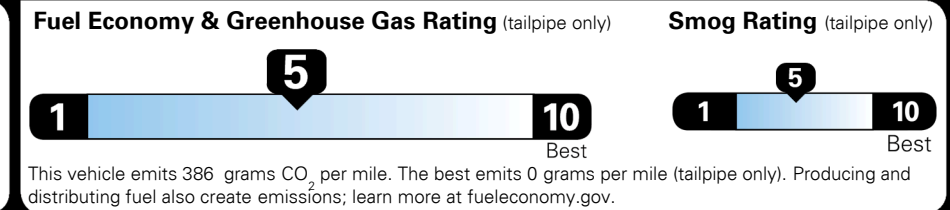

You spend
$1,250
more in fuel costs
over 5 years
compared to the
average new vehicle.

Annual fuel cost
$1,750

Actual results will vary for many reasons, including driving conditions and how you drive and maintain your vehicle. The average new vehicle gets 27 MPG and costs $7,500 to fuel over 5 years. Cost estimates are based on 15,000 miles per year at $ 2.70 per gallon. MPGe is miles per gasoline gallon equivalent. Vehicle emissions are a significant cause of climate change and smog.

fuel economy.gov

Calculate personalized estimates and compare vehicles

GOVERNMENT 5-STAR SAFETY RATINGS

Overall Vehicle Score ★★★★★

Based on the combined rating of frontal, side and rollover. Should ONLY be compared to other vehicles of similar size and weight.

Frontal Driver ★★★★★

Crash Passenger ★★★★★

Based on the risk of injury in a frontal impact. Should ONLY be compared to other vehicles of similar size and weight.

Side Front seat ★★★★★

Crash Rear seat ★★★★★

Star ratings based on the risk of injury in a side impact.

Rollover ★★★★★

Star ratings based on the risk of rollover in a single-vehicle crash.

Star ratings range from 1 to 5 stars (★★★★★) with 5 being the highest.

Source: National Highway Traffic Safety Administration (NHTSA).

www.safercar.gov or 1-888-327-4236

Manufacturer's suggested retail price includes Manufacturer's recommended pre-delivery service. License and title fees, state and local taxes and other dealer installed options and accessories are not included in the manufacturer's suggested retail price.

PARTS CONTENT INFORMATION

FOR VEHICLES IN THIS CAR LINE U.S./CANADIAN PARTS CONTENT: 1 %

MAJOR SOURCES OF FOREIGN PARTS:
OTHER: 8%
KOREA: 91%

NOTE: PARTS CONTENT DOES NOT INCLUDE FINAL ASSEMBLY, DISTRIBUTION, OR OTHER NON-PARTS COSTS.

FOR THIS VEHICLE FINAL ASSEMBLY POINT:
GWANGJU, KOREA

COUNTRY OF ORIGIN

ENGINE: KOREA

TRANSMISSION: KOREA

TOTAL ADDITIONAL WEIGHT: 9.4