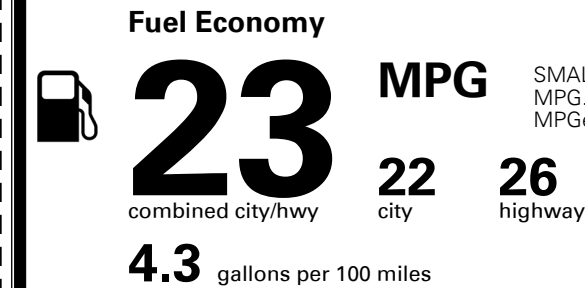

\$4,500.00

\$135.00
 \$60.00

\$ 33,385.00

\$ 1,045.00

\$ 34,430.00

#1 MASS MARKET BRAND IN
 J.D. POWER INITIAL QUALITY,
 5 YEARS IN A ROW.

GIVE IT EVERYTHING KIA

For J.D. Power 2019 award information, go to jdpower.com/awards for more details.

EPA DOT Fuel Economy and Environment

Gasoline Vehicle

SMALL SUVs range from 18 to 120 MPG. The best vehicle rates 136 MPGe.

You spend
\$1,250
 more in fuel costs
 over 5 years
 compared to the
 average new vehicle.