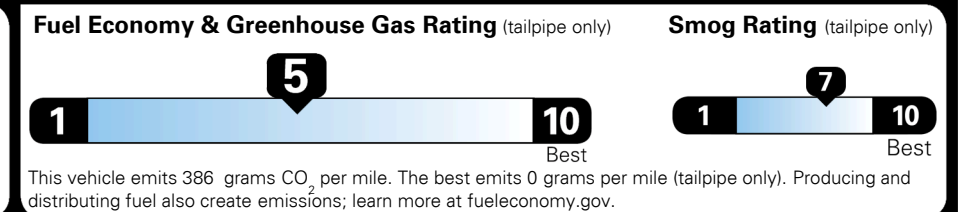

\$395.00  
 \$135.00  
 \$150.00  
 \$80.00

MSRP INCLUDING OPTIONS

\$ 29,450.00

INLAND FREIGHT AND HANDLING

\$ 1,045.00

**TOTAL MANUFACTURER'S SUGGESTED RETAIL PRICE ▶**

**\$ 30,495.00**

TOTAL ADDITIONAL WEIGHT: 19.0

**EPA DOT Fuel Economy and Environment**

**Gasoline Vehicle**

**You spend \$1,250 more in fuel costs over 5 years** compared to the average new vehicle.

**Annual fuel cost \$1,750**

Actual results will vary for many reasons, including driving conditions and how you drive and maintain your vehicle. The average new vehicle gets 27 MPG and costs \$7,500 to fuel over 5 years. Cost estimates are based on 15,000 miles per year at \$ 2.70 per gallon. MPGe is miles per gasoline gallon equivalent. Vehicle emissions are a significant cause of climate change and smog.