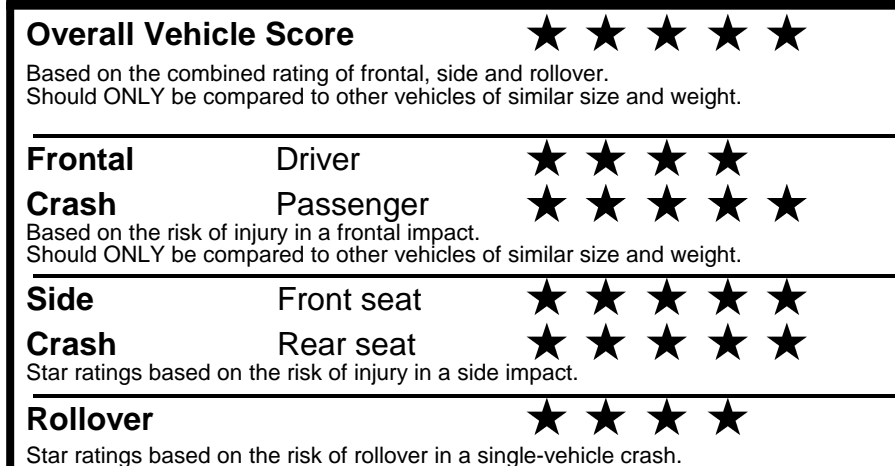

**fueleconomy.gov**  
 Calculate personalized estimates and compare vehicles

Smartphone QR Code

**GOVERNMENT 5-STAR SAFETY RATINGS**

**PARTS CONTENT INFORMATION**

**FOR VEHICLES IN THIS CAR LINE U.S./CANADIAN PARTS CONTENT: 1 %**