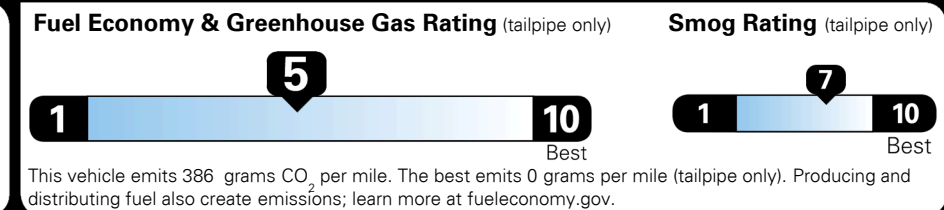

\$135.00
 \$150.00
 \$80.00

MSRP INCLUDING OPTIONS

\$ 29,055.00

INLAND FREIGHT AND HANDLING

\$ 1,045.00

TOTAL MANUFACTURER'S SUGGESTED RETAIL PRICE ▶

\$ 30,100.00

TOTAL ADDITIONAL WEIGHT: 19.0

EPA DOT Fuel Economy and Environment

Gasoline Vehicle

You spend \$1,250 more in fuel costs over 5 years compared to the average new vehicle.

Annual fuel cost \$1,750

Actual results will vary for many reasons, including driving conditions and how you drive and maintain your vehicle. The average new vehicle gets 27 MPG and costs \$7,500 to fuel over 5 years. Cost estimates are based on 15,000 miles per year at \$ 2.70 per gallon. MPGe is miles per gasoline gallon equivalent. Vehicle emissions are a significant cause of climate change and smog.