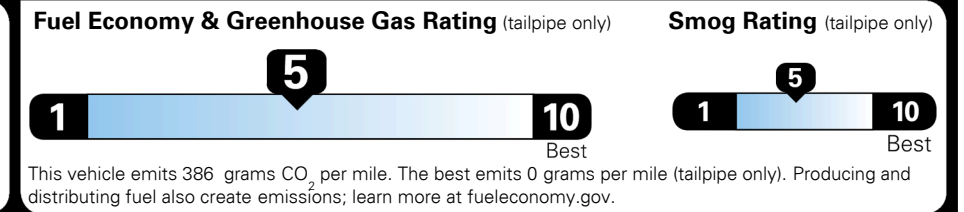

You spend
$1,250
more in fuel costs
over 5 years
compared to the
average new vehicle.

Annual fuel cost
$1,750