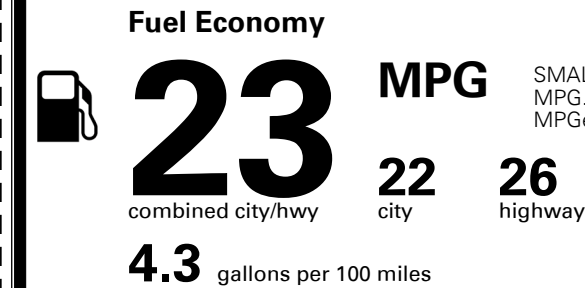

## EPA DOT Fuel Economy and Environment

Gasoline Vehicle

SMALL SUVs range from 18 to 120 MPG. The best vehicle rates 136 MPGe.

You spend  
**\$1,250**  
 more in fuel costs  
 over 5 years  
 compared to the  
 average new vehicle.