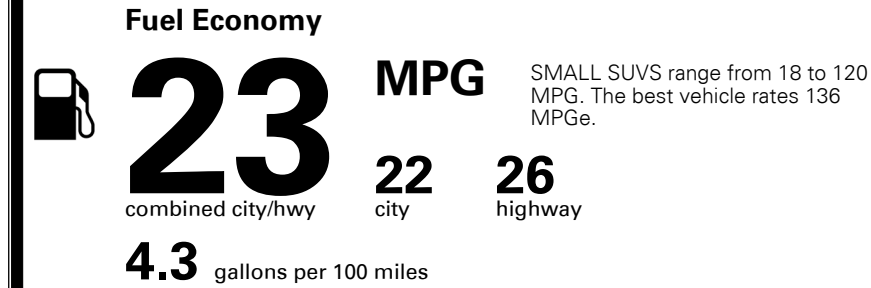

\$4,500.00

\$135.00

\$ 33,325.00

\$ 1,045.00

\$ 34,370.00

EPA DOT Fuel Economy and Environment

Gasoline Vehicle

You spend
\$1,250
 more in fuel costs
 over 5 years
 compared to the
 average new vehicle.