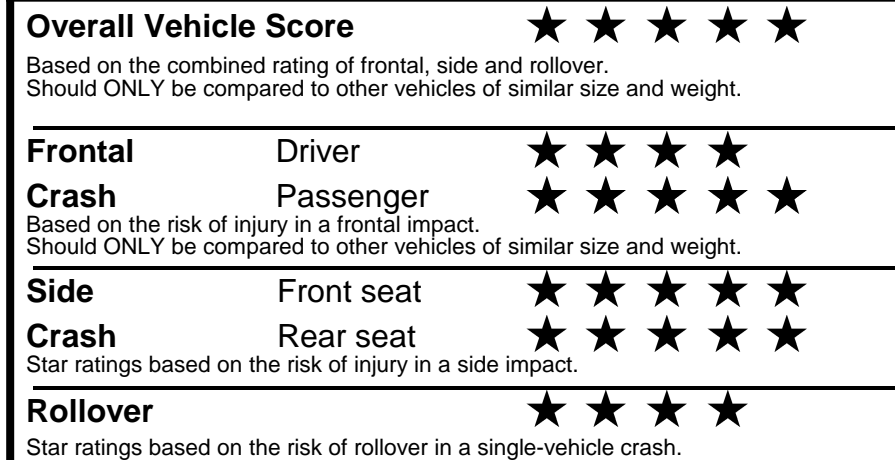

fueleconomy.gov

Calculate personalized estimates and compare vehicles

GOVERNMENT 5-STAR SAFETY RATINGS

Star ratings range from 1 to 5 stars (★★★★★) with 5 being the highest.
 Source: National Highway Traffic Safety Administration (NHTSA).
www.safercar.gov or 1-888-327-4236