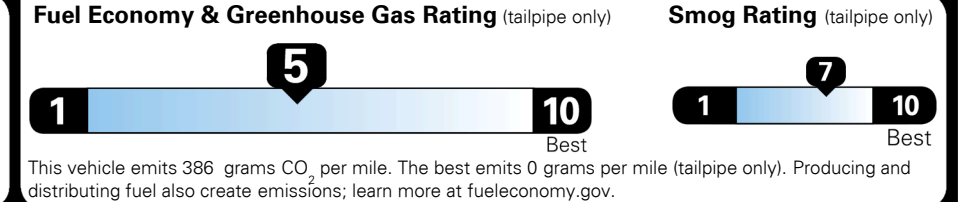

You spend
$1,250
more in fuel costs
over 5 years
compared to the
average new vehicle.

Annual fuel cost
$1,750