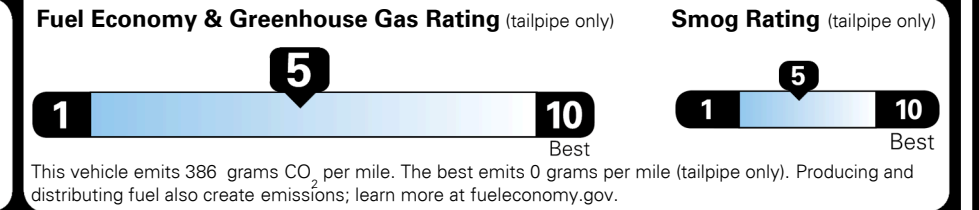

\$4,500.00

MSRP INCLUDING OPTIONS

\$ 33,440.00

INLAND FREIGHT AND HANDLING

\$ 1,045.00

TOTAL MANUFACTURER'S SUGGESTED RETAIL PRICE ▶

\$ 34,485.00

TOTAL ADDITIONAL WEIGHT: 8.1

EPA DOT Fuel Economy and Environment

Gasoline Vehicle

You spend \$1,250 more in fuel costs over 5 years
 compared to the average new vehicle.

Annual fuel cost \$1,750

Actual results will vary for many reasons, including driving conditions and how you drive and maintain your vehicle. The average new vehicle gets 27 MPG and costs \$7,500 to fuel over 5 years. Cost estimates are based on 15,000 miles per year at \$ 2.70 per gallon. MPGe is miles per gasoline gallon equivalent. Vehicle emissions are a significant cause of climate change and smog.