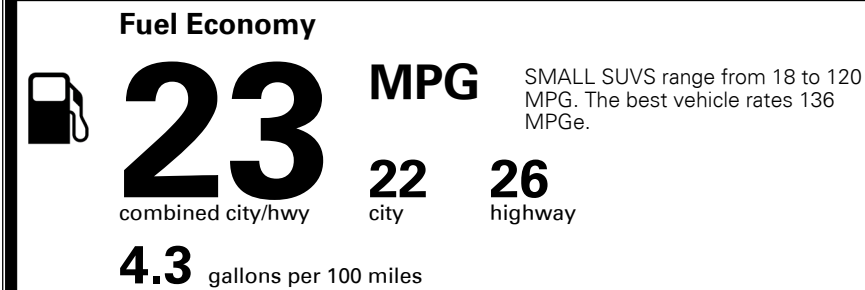

\$395.00
 \$4,500.00

\$135.00

\$ 33,720.00

\$ 1,045.00

\$ 34,765.00

EPA DOT Fuel Economy and Environment

Gasoline Vehicle

You spend \$1,250 more in fuel costs over 5 years compared to the average new vehicle.