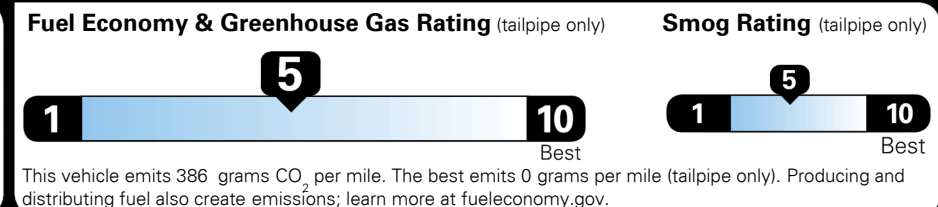

You spend $1,250 more in fuel costs over 5 years compared to the average new vehicle.

Annual fuel cost $1,750