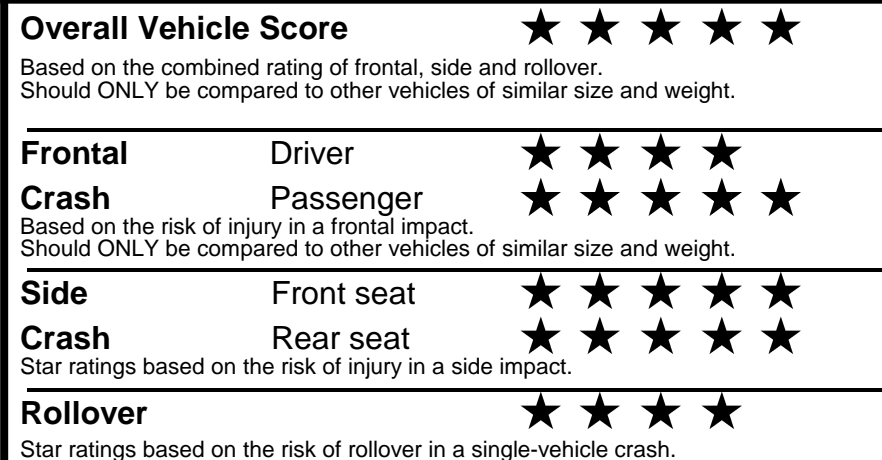

fueleconomy.gov

Calculate personalized estimates and compare vehicles

GOVERNMENT 5-STAR SAFETY RATINGS

Star ratings range from 1 to 5 stars (★★★★★) with 5 being the highest. Source: National Highway Traffic Safety Administration (NHTSA). www.safercar.gov or 1-888-327-4236