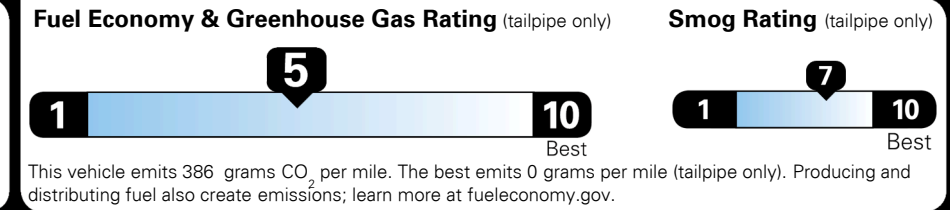

You spend
$1,250
more in fuel costs
over 5 years
compared to the
average new vehicle.

Annual fuel cost
$1,750

Actual results will vary for many reasons, including driving conditions and how you drive and maintain your vehicle. The average new vehicle gets 27 MPG and costs $7,500 to fuel over 5 years. Cost estimates are based on 15,000 miles per year at $ 2.70 per gallon. MPGe is miles per gasoline gallon equivalent. Vehicle emissions are a significant cause of climate change and smog.

fuel economy.gov

Calculate personalized estimates and compare vehicles

GOVERNMENT 5-STAR SAFETY RATINGS

Overall Vehicle Score ★ ★ ★ ★ ★

Based on the combined rating of frontal, side and rollover.
Should ONLY be compared to other vehicles of similar size and weight.

Frontal Crash Driver ★ ★ ★ ★ ★
Passenger ★ ★ ★ ★ ★

Based on the risk of injury in a frontal impact.
Should ONLY be compared to other vehicles of similar size and weight.

Side Crash Front seat ★ ★ ★ ★ ★
Rear seat ★ ★ ★ ★ ★

Star ratings based on the risk of injury in a side impact.

Rollover ★ ★ ★ ★ ★

Star ratings based on the risk of rollover in a single-vehicle crash.

Star ratings range from 1 to 5 stars (★★★★★) with 5 being the highest.

Source: National Highway Traffic Safety Administration (NHTSA).

www.safercar.gov or 1-888-327-4236

Manufacturer's suggested retail price includes Manufacturer's recommended pre-delivery service. License and title fees, state and local taxes and other dealer installed options and accessories are not included in the manufacturer's suggested retail price.

PARTS CONTENT INFORMATION

FOR VEHICLES IN THIS CAR LINE U.S./CANADIAN PARTS CONTENT: 1 %

MAJOR SOURCES OF FOREIGN PARTS:
OTHER: 8%
KOREA: 91%

NOTE: PARTS CONTENT DOES NOT INCLUDE FINAL ASSEMBLY, DISTRIBUTION, OR OTHER NON-PARTS COSTS.

FOR THIS VEHICLE FINAL ASSEMBLY POINT:
GWANGJU, KOREA

COUNTRY OF ORIGIN

ENGINE: KOREA

TRANSMISSION: KOREA

TOTAL ADDITIONAL WEIGHT: 6.9