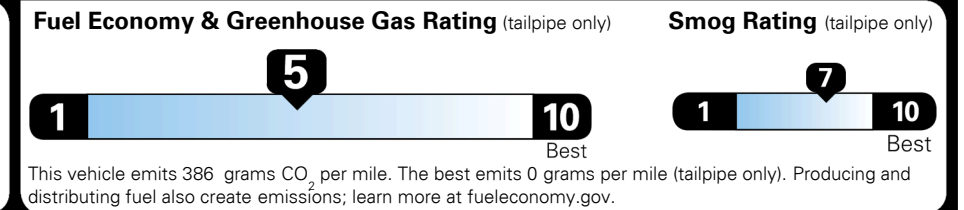

Actual results will vary for many reasons, including driving conditions and how you drive and maintain your vehicle. The average new vehicle gets 27 MPG and costs $7,500 to fuel over 5 years. Cost estimates are based on 15,000 miles per year at $ 2.70 per gallon. MPGe is miles per gasoline gallon equivalent. Vehicle emissions are a significant cause of climate change and smog.

fuel economy.gov

Calculate personalized estimates and compare vehicles

GOVERNMENT 5-STAR SAFETY RATINGS

Overall Vehicle Score ★ ★ ★ ★ ★

Based on the combined rating of frontal, side and rollover.
Should ONLY be compared to other vehicles of similar size and weight.

Frontal Driver ★ ★ ★ ★ ★
Passenger ★ ★ ★ ★ ★

Based on the risk of injury in a frontal impact.
Should ONLY be compared to other vehicles of similar size and weight.

Side Front seat ★ ★ ★ ★ ★
Rear seat ★ ★ ★ ★ ★

Star ratings based on the risk of injury in a side impact.

Rollover ★ ★ ★ ★ ★

Star ratings based on the risk of rollover in a single-vehicle crash.

Star ratings range from 1 to 5 stars (★★★★★) with 5 being the highest.

Source: National Highway Traffic Safety Administration (NHTSA).

www.safercar.gov or 1-888-327-4236

Manufacturer's suggested retail price includes Manufacturer's recommended pre-delivery service. License and title fees, state and local taxes and other dealer installed options and accessories are not included in the manufacturer's suggested retail price.

PARTS CONTENT INFORMATION

FOR VEHICLES IN THIS CAR
LINE U.S./CANADIAN
PARTS CONTENT: 1 %

MAJOR SOURCES OF
FOREIGN PARTS:
OTHER: 8%
KOREA: 91%

NOTE: PARTS CONTENT DOES
NOT INCLUDE FINAL ASSEMBLY,
DISTRIBUTION, OR OTHER
NON-PARTS COSTS.

FOR THIS VEHICLE
FINAL ASSEMBLY POINT:
GWANGJU, KOREA

COUNTRY OF ORIGIN

ENGINE: KOREA

TRANSMISSION: KOREA