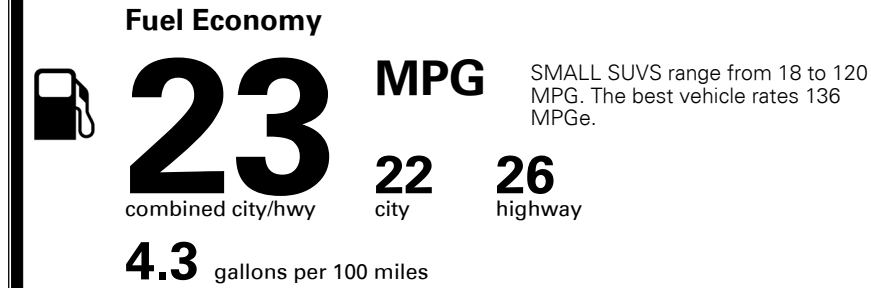

\$4,500.00

\$225.00

\$135.00

\$ 33,550.00

\$ 1,045.00

\$ 34,595.00

#1 MASS MARKET BRAND IN
 J.D. POWER INITIAL QUALITY,
 5 YEARS IN A ROW.

GIVE IT EVERYTHING KIA

For J.D. Power 2019 award information, go to jdpower.com/awards for more details.

EPA DOT Fuel Economy and Environment

Gasoline Vehicle

You spend
\$1,250
 more in fuel costs
 over 5 years
 compared to the
 average new vehicle.