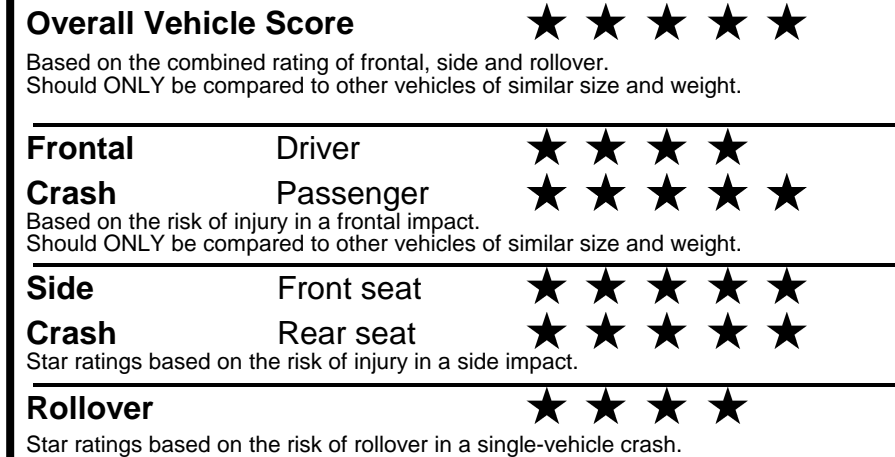

fuel economy.gov

Calculate personalized estimates and compare vehicles

GOVERNMENT 5-STAR SAFETY RATINGS

Star ratings range from 1 to 5 stars (★★★★★) with 5 being the highest.
 Source: National Highway Traffic Safety Administration (NHTSA).
www.safercar.gov or 1-888-327-4236