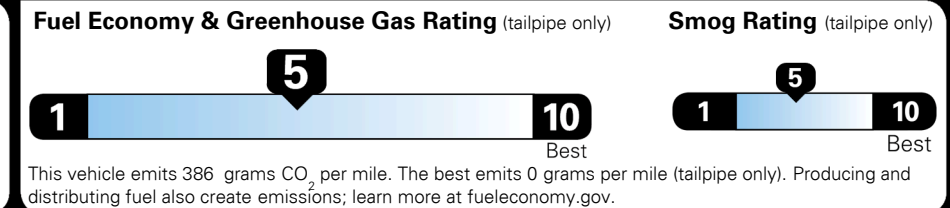

Actual results will vary for many reasons, including driving conditions and how you drive and maintain your vehicle. The average new vehicle gets 27 MPG and costs $7,500 to fuel over 5 years. Cost estimates are based on 15,000 miles per year at $ 2.70 per gallon. MPGe is miles per gasoline gallon equivalent. Vehicle emissions are a significant cause of climate change and smog.

fuel economy.gov

Calculate personalized estimates and compare vehicles

GOVERNMENT 5-STAR SAFETY RATINGS

Overall Vehicle Score ★★★★★

Based on the combined rating of frontal, side and rollover.
Should ONLY be compared to other vehicles of similar size and weight.

Frontal Driver ★★★★★

Crash Passenger ★★★★★

Based on the risk of injury in a frontal impact.
Should ONLY be compared to other vehicles of similar size and weight.

Side Front seat ★★★★★

Crash Rear seat ★★★★★

Star ratings based on the risk of injury in a side impact.

Rollover ★★★★★

Star ratings based on the risk of rollover in a single-vehicle crash.

Star ratings range from 1 to 5 stars (★★★★★) with 5 being the highest.

Source: National Highway Traffic Safety Administration (NHTSA).

www.safercar.gov or 1-888-327-4236

Manufacturer's suggested retail price includes Manufacturer's recommended pre-delivery service. License and title fees, state and local taxes and other dealer installed options and accessories are not included in the manufacturer's suggested retail price.

PARTS CONTENT INFORMATION

FOR VEHICLES IN THIS CAR LINE U.S./CANADIAN PARTS CONTENT: 1 %

MAJOR SOURCES OF FOREIGN PARTS:
OTHER: 8%
KOREA: 91%

NOTE: PARTS CONTENT DOES NOT INCLUDE FINAL ASSEMBLY, DISTRIBUTION, OR OTHER NON-PARTS COSTS.

FOR THIS VEHICLE FINAL ASSEMBLY POINT:
GWANGJU, KOREA

COUNTRY OF ORIGIN

ENGINE: KOREA

TRANSMISSION: KOREA