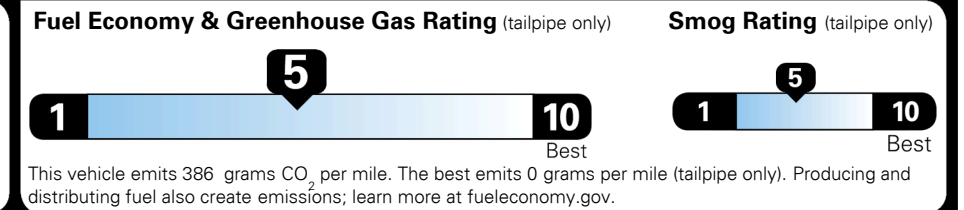

You spend
$1,250
more in fuel costs
over 5 years
compared to the
average new vehicle.

Annual fuel cost
$1,750

Actual results will vary for many reasons, including driving conditions and how you drive and maintain your vehicle. The average new vehicle gets 27 MPG and costs $7,500 to fuel over 5 years. Cost estimates are based on 15,000 miles per year at $ 2.70 per gallon. MPGe is miles per gasoline gallon equivalent. Vehicle emissions are a significant cause of climate change and smog.

fuel economy.gov

Calculate personalized estimates and compare vehicles

GOVERNMENT 5-STAR SAFETY RATINGS

Overall Vehicle Score ★ ★ ★ ★ ★

Based on the combined rating of frontal, side and rollover. Should ONLY be compared to other vehicles of similar size and weight.

Frontal Driver ★ ★ ★ ★ ★

Crash Passenger ★ ★ ★ ★ ★

Based on the risk of injury in a frontal impact. Should ONLY be compared to other vehicles of similar size and weight.

Side Front seat ★ ★ ★ ★ ★

Crash Rear seat ★ ★ ★ ★ ★

Star ratings based on the risk of injury in a side impact.

Rollover ★ ★ ★ ★ ★

Star ratings based on the risk of rollover in a single-vehicle crash.

Star ratings range from 1 to 5 stars (★★★★★) with 5 being the highest.

Source: National Highway Traffic Safety Administration (NHTSA).

www.safercar.gov or 1-888-327-4236

Manufacturer's suggested retail price includes Manufacturer's recommended pre-delivery service. License and title fees, state and local taxes and other dealer installed options and accessories are not included in the manufacturer's suggested retail price.

PARTS CONTENT INFORMATION

FOR VEHICLES IN THIS CAR LINE U.S./CANADIAN PARTS CONTENT: 1 %

MAJOR SOURCES OF FOREIGN PARTS:
OTHER: 8%
KOREA: 91%

NOTE: PARTS CONTENT DOES NOT INCLUDE FINAL ASSEMBLY, DISTRIBUTION, OR OTHER NON-PARTS COSTS.

FOR THIS VEHICLE FINAL ASSEMBLY POINT:
GWANGJU, KOREA

COUNTRY OF ORIGIN

ENGINE: KOREA

TRANSMISSION: KOREA

TOTAL ADDITIONAL WEIGHT: 8.1