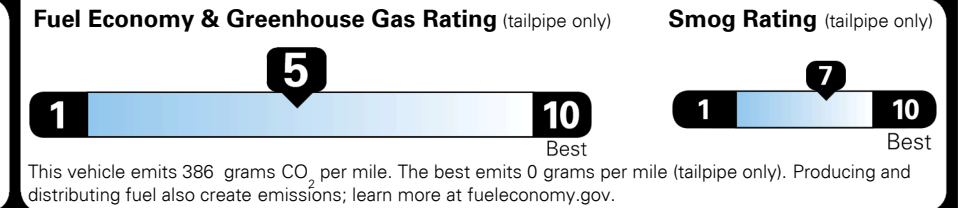

Actual results will vary for many reasons, including driving conditions and how you drive and maintain your vehicle. The average new vehicle gets 27 MPG and costs $7,500 to fuel over 5 years. Cost estimates are based on 15,000 miles per year at $ 2.70 per gallon. MPGe is miles per gasoline gallon equivalent. Vehicle emissions are a significant cause of climate change and smog.

fuel economy.gov

Calculate personalized estimates and compare vehicles

GOVERNMENT 5-STAR SAFETY RATINGS

Overall Vehicle Score ★ ★ ★ ★ ★

Based on the combined rating of frontal, side and rollover.
Should ONLY be compared to other vehicles of similar size and weight.

Frontal Driver ★ ★ ★ ★ ★

Crash Passenger ★ ★ ★ ★ ★

Based on the risk of injury in a frontal impact.
Should ONLY be compared to other vehicles of similar size and weight.

Side Front seat ★ ★ ★ ★ ★

Crash Rear seat ★ ★ ★ ★ ★

Star ratings based on the risk of injury in a side impact.

Rollover ★ ★ ★ ★ ★

Star ratings based on the risk of rollover in a single-vehicle crash.

Star ratings range from 1 to 5 stars (★★★★★) with 5 being the highest.

Source: National Highway Traffic Safety Administration (NHTSA).

www.safercar.gov or 1-888-327-4236

Manufacturer's suggested retail price includes Manufacturer's recommended pre-delivery service. License and title fees, state and local taxes and other dealer installed options and accessories are not included in the manufacturer's suggested retail price.

PARTS CONTENT INFORMATION

FOR VEHICLES IN THIS CAR
LINE U.S./CANADIAN
PARTS CONTENT: 1 %

MAJOR SOURCES OF
FOREIGN PARTS:
OTHER: 8%
KOREA: 91%

NOTE: PARTS CONTENT DOES
NOT INCLUDE FINAL ASSEMBLY,
DISTRIBUTION, OR OTHER
NON-PARTS COSTS.

FOR THIS VEHICLE
FINAL ASSEMBLY POINT:
GWANGJU, KOREA

COUNTRY OF ORIGIN

ENGINE: KOREA

TRANSMISSION: KOREA