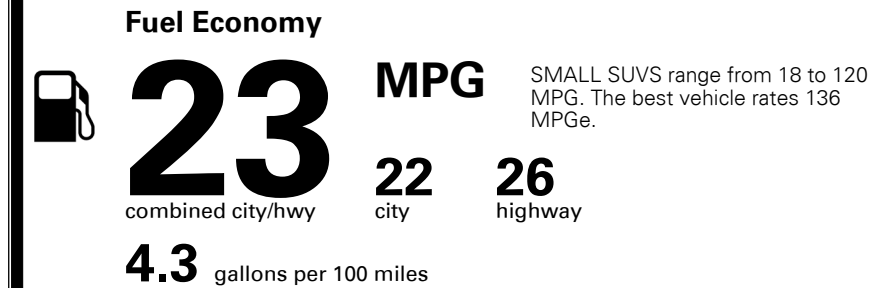

\$4,500.00

\$135.00
 \$115.00

\$ 33,440.00

\$ 1,045.00

\$ 34,485.00

EPA DOT Fuel Economy and Environment

Gasoline Vehicle

You spend \$1,250 more in fuel costs over 5 years compared to the average new vehicle.