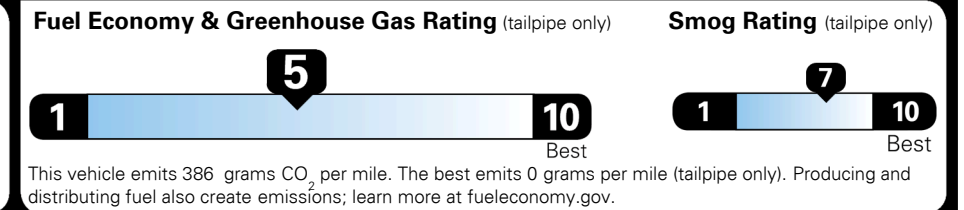

You spend $1,250 more in fuel costs over 5 years compared to the average new vehicle.

Annual fuel cost $1,750

Actual results will vary for many reasons, including driving conditions and how you drive and maintain your vehicle. The average new vehicle gets 27 MPG and costs $7,500 to fuel over 5 years. Cost estimates are based on 15,000 miles per year at $ 2.70 per gallon. MPGe is miles per gasoline gallon equivalent. Vehicle emissions are a significant cause of climate change and smog.

fueleconomy.gov

Calculate personalized estimates and compare vehicles

GOVERNMENT 5-STAR SAFETY RATINGS

Overall Vehicle Score ★ ★ ★ ★ ★

Based on the combined rating of frontal, side and rollover. Should ONLY be compared to other vehicles of similar size and weight.

Frontal Crash Driver ★ ★ ★ ★ ★
Passenger ★ ★ ★ ★ ★

Based on the risk of injury in a frontal impact. Should ONLY be compared to other vehicles of similar size and weight.

Side Crash Front seat ★ ★ ★ ★ ★
Rear seat ★ ★ ★ ★ ★

Star ratings based on the risk of injury in a side impact.

Rollover ★ ★ ★ ★ ★

Star ratings based on the risk of rollover in a single-vehicle crash.

Star ratings range from 1 to 5 stars (★★★★★) with 5 being the highest.

Source: National Highway Traffic Safety Administration (NHTSA).

www.safercar.gov or 1-888-327-4236

Manufacturer's suggested retail price includes Manufacturer's recommended pre-delivery service. License and title fees, state and local taxes and other dealer installed options and accessories are not included in the manufacturer's suggested retail price.

PARTS CONTENT INFORMATION

FOR VEHICLES IN THIS CAR LINE U.S./CANADIAN PARTS CONTENT: 1 %

MAJOR SOURCES OF FOREIGN PARTS:
OTHER: 8%
KOREA: 91%

NOTE: PARTS CONTENT DOES NOT INCLUDE FINAL ASSEMBLY, DISTRIBUTION, OR OTHER NON-PARTS COSTS.

FOR THIS VEHICLE FINAL ASSEMBLY POINT: GWANGJU, KOREA

COUNTRY OF ORIGIN

ENGINE: KOREA

TRANSMISSION: KOREA

TOTAL ADDITIONAL WEIGHT: 8.1