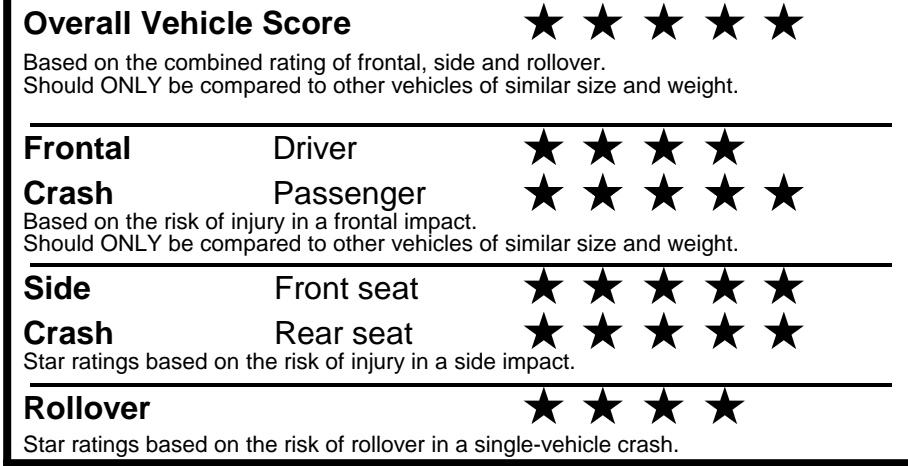

GOVERNMENT 5-STAR SAFETY RATINGS

PARTS CONTENT INFORMATION

FOR VEHICLES IN THIS CAR LINE U.S./CANADIAN PARTS CONTENT: 1 %

MAJOR SOURCES OF FOREIGN PARTS: KOREA: 96%

NOTE: PARTS CONTENT DOES NOT INCLUDE FINAL ASSEMBLY, DISTRIBUTION, OR OTHER NON-PARTS COSTS.

FOR THIS VEHICLE FINAL ASSEMBLY POINT: GWANGJU, KOREA

COUNTRY OF ORIGIN

ENGINE: KOREA

TRANSMISSION: KOREA

TOTAL ADDITIONAL WEIGHT: 8.6