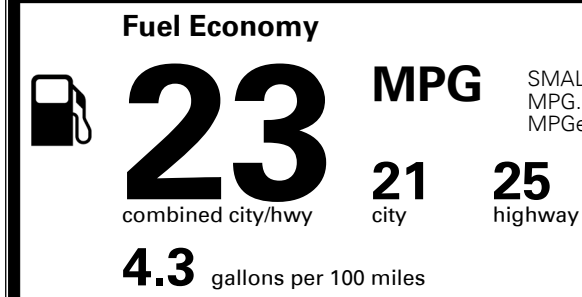

EPA DOT Fuel Economy and Environment

Gasoline Vehicle

You spend \$1,000 more in fuel costs over 5 years
 compared to the average new vehicle.

Annual fuel cost \$1,600

fueleconomy.gov
 Calculate personalized estimates and compare vehicles