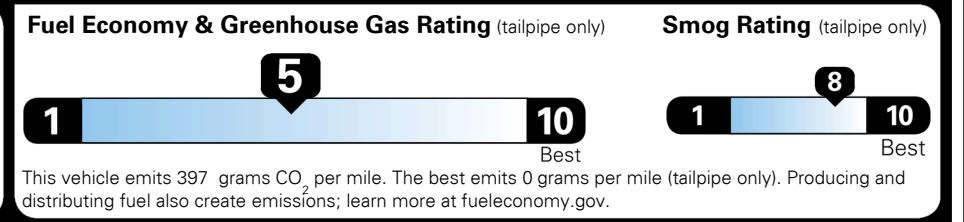

Carpeted Floor Mats \$130.00
 Remote Start - Push Button \$425.00
 Wheel Locks \$55.00

MSRP INCLUDING OPTIONS \$ 32,705.00

INLAND FREIGHT AND HANDLING \$ 895.00

TOTAL MANUFACTURER'S SUGGESTED RETAIL PRICE ▶ \$ 33,600.00

EPA DOT Fuel Economy and Environment

Gasoline Vehicle

You spend \$1,000 more in fuel costs over 5 years
 compared to the average new vehicle.

Annual fuel cost \$1,600

fueleconomy.gov
 Calculate personalized estimates and compare vehicles